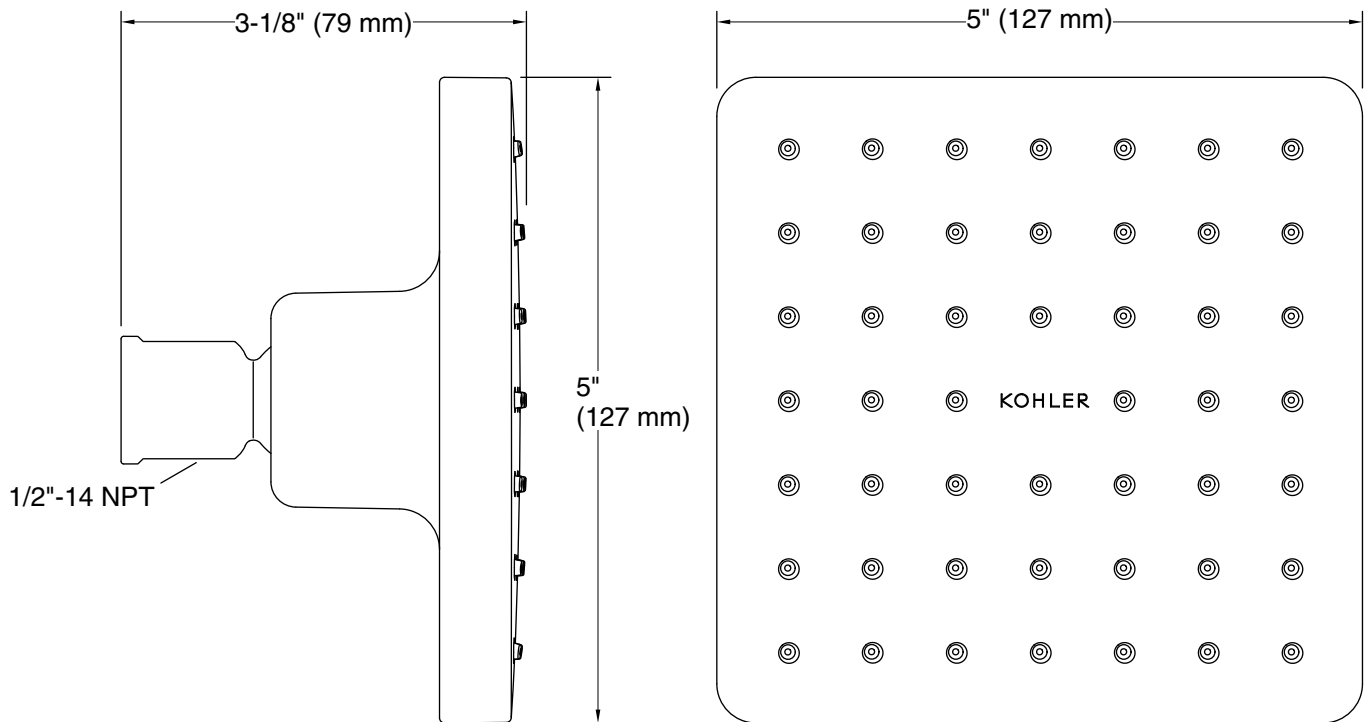

Features

- Single-function showerhead with 48 nozzle 5" (127 mm) diameter sprayface
- Optimized sprayface for maximum performance
- 1.75 gpm (6.6 lpm) maximum flow rate at 45 psi (3.1 bar)
- MasterClean™ sprayface features an easy-to-clean surface that withstands mineral buildup
- Coordinates with other products in the Parallel collection

Installation

- 1/2 -14 NPT connection
- Wall-mount

Recommended Products/Accessories

K-7397 Shower Arm and Flange

Codes/Standards

ASME A112.18.1/CSA B125.1
DOE - Energy Policy Act 1992
EPA WaterSense®
California Energy Commission (CEC)

Technical Information

All product dimensions are nominal.

Drain included: No

Showerhead/Body Spray:

Rated maximum flow: 1.75 gal/min (6.6 l/min)

Pressure: 45 psi (3.1 bar)

Notes

Install this product according to the installation instructions.