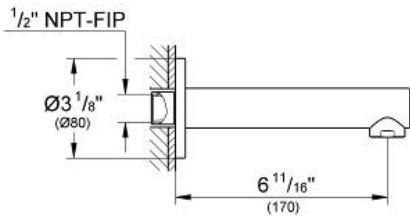

ADA

**Product Description:**  
CONCETTO  
Tub Spout

**Standard Specification:**

- Wall mount
- GROHE StarLight chrome finish
- Flow control
- 1/2" (13 mm) NPT Male Threads
- 6 11/16" (170 mm) spout reach