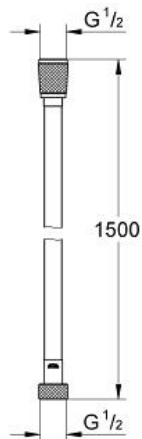

SILVERFLEX
MODEL # 28364000

Pure Freude
an Wasser

GROHE

GROHE CANADA, INC. | 5900 Avebury Road, Mississauga, Ontario, Canada L5R 3M3
Phone: 905-271-2929 | Fax: 905-271-9494 | info@grohe.ca

Product Description:
SILVERFLEX

Standard Specification:

- 59" (1500mm)
- Smooth surface for easy cleaning
- Tensile strength 500 N
- Pressure resistance up to 5 bar
- Heat resistance 160°F/70°C
- AntiFold bend proof
- Universal connection G 1/2" x 1/2" (13mm x 13mm)
- Rotation cone for Twist-free function