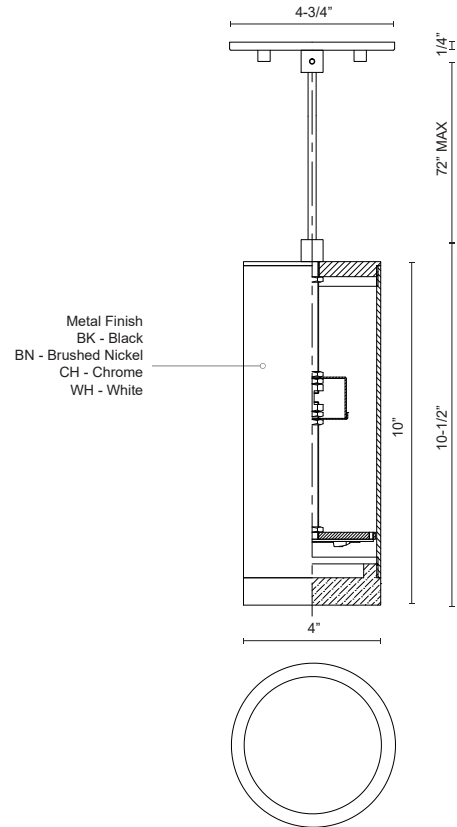

CAMEO 401432-LED

PENDANTS

PROJECT

401432BN-LED
Brushed Nickel

401432BK-LED
Black

401432CH-LED
Chrome

401432WH-LED
White

SPECIFICATION DETAILS

* For custom options, consult factory for details.

Fixture Dimensions	D4" x H10"
Light Source	AC LED Module
Wattage	12W
Total Lumens	800lm
Delivered Lumens	CH-520lm
Voltage	120V
Color Temperature	3000K
CRI (Ra)	90CRI
Optional Color Temps	2700K - 5000K Available, Minimum Order Quantities Apply
LED Rated Life	50,000 hours
Dimming	100% - 10%, ELV Dimmer (Not Included)
Diffuser Details	Frosted acrylic diffuser
Adjustable	Yes
Wire Length	72" Max
Wire Type	Clear SVT Cord
Location	Dry
Warranty	5 Years
Canopy Dimensions	D4-3/4" x H1/4"

DESCRIPTION

Single LED cylinder shaped pendant with clear crystal disc. Equipped with our powerful 120V AC LED technology, with metal details in white, black, brushed nickel or chrome finish. Round canopy matches the selected finish.