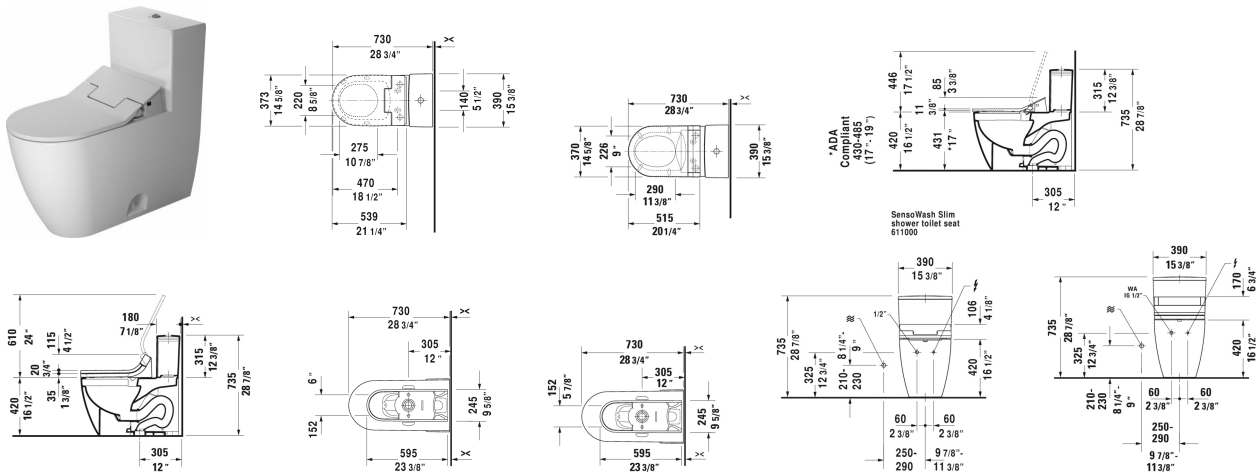

**ME by Starck One-piece toilet Duravit Rimless for SensoWash®**  
**# 217351..01 / 217351..85**

**< 14 1/8" Inch >**

One-piece toilet Duravit Rimless for SensoWash®	Dimension	Weight	Order number
rimless, connecting elements for SensoWash with concealed connections included, syphonic, 12" rough-in, only in combination with SensoWash, vertical outlet, cUPC listed			
<b>Colors</b>			
00 White 20 HygieneGlaze (an antibacterial ceramic glaze that provides almost indefinite effectiveness)			
<b>Variant</b>			
◆ 1.32/0.92 gpf, with dual flush mechanism	14 1/8" x 28 3/4" Inch	153 lb	217351..01
◆ 1.28 gpf, with single flush piston valve, top flush	14 1/8" x 28 3/4" Inch	153 lb	217351..85
Sanitary ceramics with the special WonderGliss surface finish will remain clean and attractive-looking for a long time to come. When ordering WonderGliss please add a "1" as eleventh digit to the model number.			
Mounting set for One-Piece and Two-Piece toilets, outlet 3/8" - male thread, wall connection 1/2" - female thread, 1/2", North American version	17 3/4" Inch	1.1 lb	001417
<b>Suitable products</b>			
SensoWash Starck C shower-toilet seat for ME by Starck, Starck 2, Starck 3 and Darling New* with concealed connections, remote control included, power actuated lid and seat, rear-, front and oscillating wash, individual adjustment of water-, air- and seat surface temperature as well as nozzle position and jet strength, self-cleaning wand, 2 individually programmable user profiles, night light, Quick release: easy seat unit removal and attachment, on / off-button, 14 5/8" x 20 1/4" Inch	14 5/8" x 20 1/4" Inch		610001