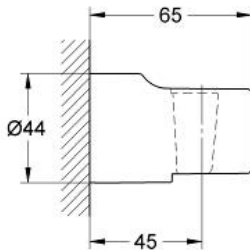

RELEXA
Wall Hand Shower Holder
MODEL # 28622000

Pure Freude
an Wasser

GROHE

Product Description:
RELEXA
Wall Hand Shower Holder

Standard Specification:

- GROHE StarLight chrome finish

Applicable Codes & Standards: