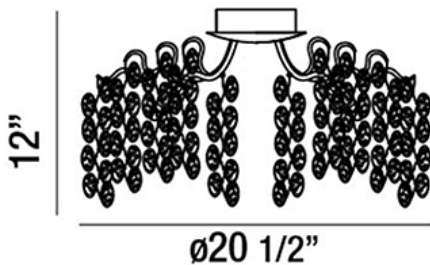

Options Available

ITEM NO.	FINISH	SHADE
29056-019	Antique Gold	Clear/amber

Intricate gold metal wire frame adorned by delicately hand strung glass wafers
Intricate gold metal wire frame adorned by delicately hand strung glass wafers