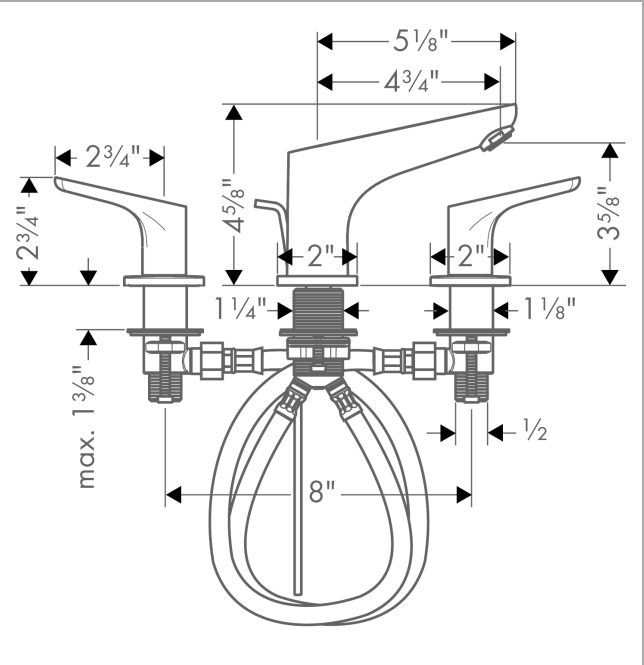

Focus

Widespread Faucet 100 with Pop-Up Drain, 1.2 GPM

Finishes : **chrome** Part no. : **04369000**

Description

Features

- consists of: Widespread faucet, Pop-up drain
- Aerated spray
- Flow: 1.2 GPM (4.5 L/Min)
- 90° ceramic valves
- Includes pop-up drain
- California Low Lead / Section 116875 CHSC

Item details

List Price \$ 377.00

Technology

Compliance

Product image

Scale drawing

Focus

Widespread Faucet 100 with Pop-Up Drain, 1.2 GPM

Finishes : **chrome** Part no. : **04369000**

Exploded drawing

Year of production: >07/16

Focus

Widespread Faucet 100 with Pop-Up Drain, 1.2 GPM

Finishes : **chrome** Part no. : **04369000**

Spare parts list

Year of production: >07/16

Pos.	Description	Part no.	Price	PU
1	aerator M24x1 (4,5 l/min)	92879000	-	1
2	escutcheon for spout	97505000	-	1
3	O-ring 11x2	98127000	-	1
4	fixing set (Ø 32)	13961000	-	1
5	connection hose 17½" M10x1 3/8"	94071001	-	1
6	shut off unit right closing	94009000	-	1
7	shut off unit left closing	94008000	-	1
8	handle	95930001	-	1
9	pull rod	96657000	-	1
a	pop up waste	88509000	-	1