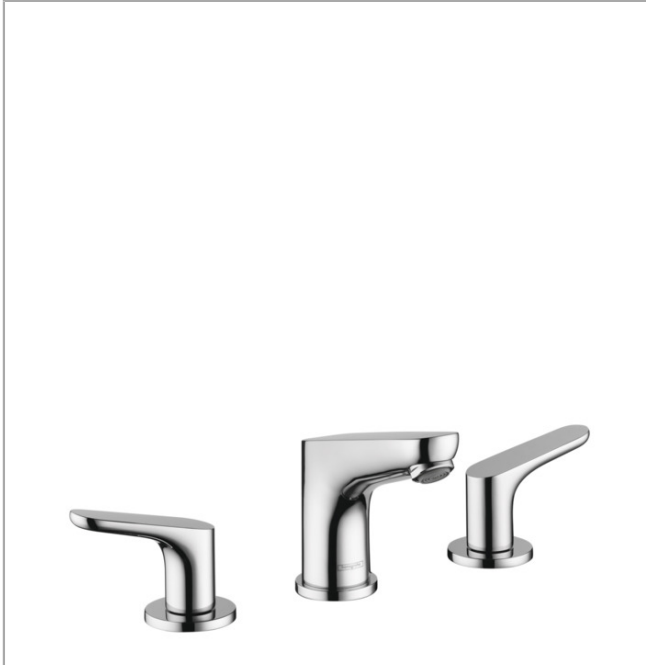

Focus

Widespread Faucet 100 with Pop-Up Drain, 1.2 GPM

Finishes : **chrome** Part no. : **04369000**

Description

Features

- consists of: Widespread faucet, Pop-up drain
- Aerated spray
- Flow: 1.2 GPM (4.5 L/Min)
- 90° ceramic valves
- Includes pop-up drain
- California Low Lead / Section 116875 CHSC

Item details

List Price \$ 377.00

Technology

Compliance

Product image

Scale drawing

Focus

Widespread Faucet 100 with Pop-Up Drain, 1.2 GPM

Finishes : **chrome** Part no. : **04369000**

Exploded drawing

Year of production: >07/16

Focus

Widespread Faucet 100 with Pop-Up Drain, 1.2 GPM

Finishes : **chrome** Part no. : **04369000**

Spare parts list

Year of production: >07/16

Pos.	Description	Part no.	Price	PU
1	aerator M24x1 (4,5 l/min)	92879000	-	1
2	escutcheon for spout	97505000	-	1
3	O-ring 11x2	98127000	-	1
4	fixing set (Ø 32)	13961000	-	1
5	connection hose 17½" M10x1 3/8"	94071001	-	1
6	shut off unit right closing	94009000	-	1
7	shut off unit left closing	94008000	-	1
8	handle	95930001	-	1
9	pull rod	96657000	-	1
a	pop up waste	88509000	-	1