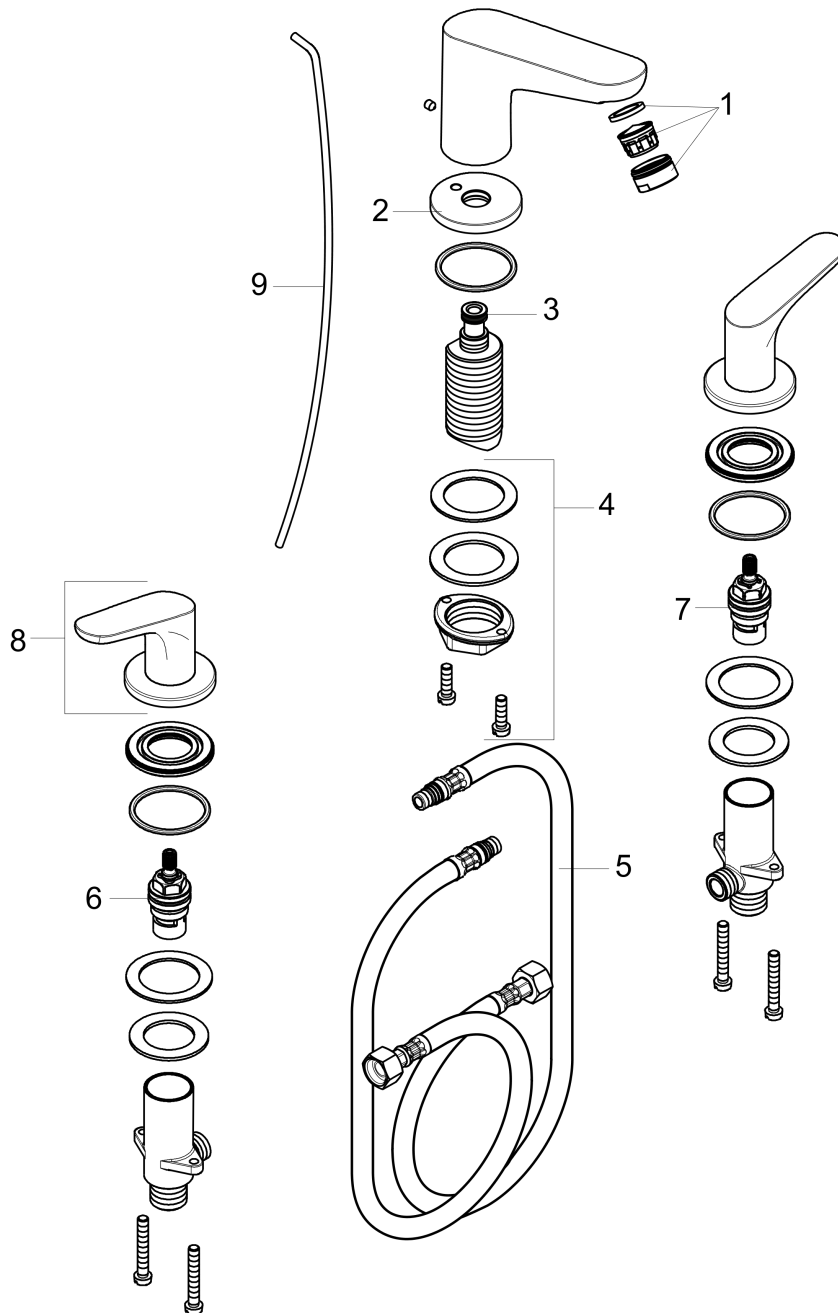

Focus

Widespread Faucet 100 with Pop-Up Drain, 1.2 GPM

Finishes : **chrome** Part no. : **04369000**

Description

Features

- consists of: Widespread faucet, Pop-up drain
- Aerated spray
- Flow: 1.2 GPM (4.5 L/Min)
- 90° ceramic valves
- Includes pop-up drain
- California Low Lead / Section 116875 CHSC

Item details

List Price \$ 377.00

Technology

Compliance

Product image

Scale drawing

Focus

Widespread Faucet 100 with Pop-Up Drain, 1.2 GPM

Finishes : **chrome** Part no. : **04369000**

Exploded drawing

Year of production: >07/16

Focus

Widespread Faucet 100 with Pop-Up Drain, 1.2 GPM

Finishes : **chrome** Part no. : **04369000**

Spare parts list

Year of production: >07/16

Pos.	Description	Part no.	Price	PU
1	aerator M24x1 (4,5 l/min)	92879000	-	1
2	escutcheon for spout	97505000	-	1
3	O-ring 11x2	98127000	-	1
4	fixing set (Ø 32)	13961000	-	1
5	connection hose 17½" M10x1 3/8"	94071001	-	1
6	shut off unit right closing	94009000	-	1
7	shut off unit left closing	94008000	-	1
8	handle	95930001	-	1
9	pull rod	96657000	-	1
a	pop up waste	88509000	-	1