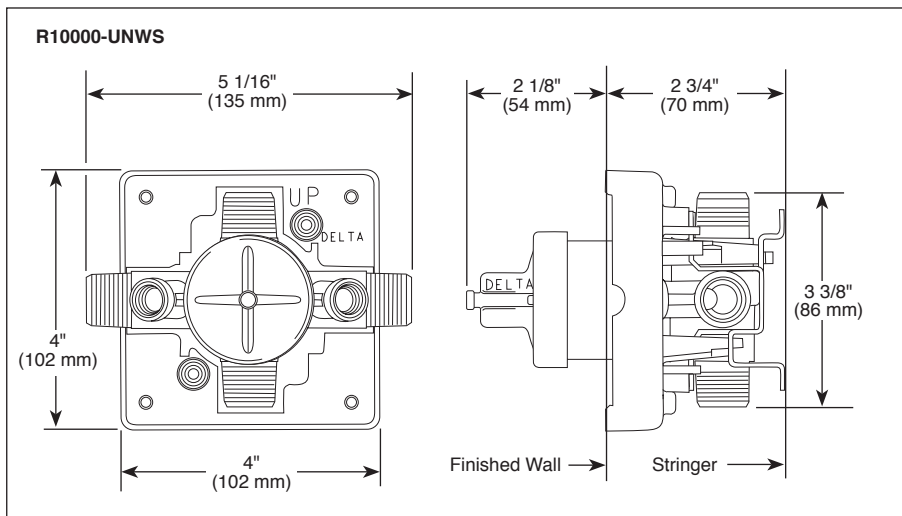

see what Delta can do™

MULTICHOICE® UNIVERSAL ROUGH VALVE BODY

- R10000-UN (Universal Inlets/Outlets)
- R10000-UNBX (Universal Single Box Model)
- R10000-UNBXHF (High Flow Shower Only)
- R10000-UNBXT (Thin Wall)
- R10000-UNWS (Universal with Stops)
- R10000-UNWSHF (High Flow with Stops)
- R10000-UNWSBXT (Thin Wall with Stops)
- R10000-PX (Pex Crimp Connections with UN Outlets)
- R10000-PXWS (Pex Crimp Connections with Stop with UN Outlets)
- R10000-IP (IPS Inlets/Outlets)
- R10000-IPWS (IPS with Stops)
- R10000-MF (Pex Cold Expansion Connections with UN Outlets)
- R10000-MFWS (Pex Cold Expansion with Stops with UN Outlets)

Submitted Model No.: _____

Specific Features: _____

STANDARD SPECIFICATIONS:

- Forged brass body.
 - Back-to-Back installation capabilities.
 - Can be tested with air (200 PSI) or water (300 PSI) without valve using supplied test cap.
 - Square plasterguard allows for right angle cuts.
 - Thin wall mounting.
 - For use with MultiChoice® Universal single or dual function trim. Cartridge ships with trim.
 - 1/2" outlets and connections.
- Note: No tub outlet in HF model.
Note: Should use proper fitting with each type (copper tubing, iron pipe, and pex fitting).
Note: Should use proper tooling with crimping pex fitting and cold expansion pex models.
Note: IP indicates female 1/2" threaded connections.
Note: UN indicates Universal type fitting and is 1/2" NPT male thread with 1/2" C.W.T. female sweat.