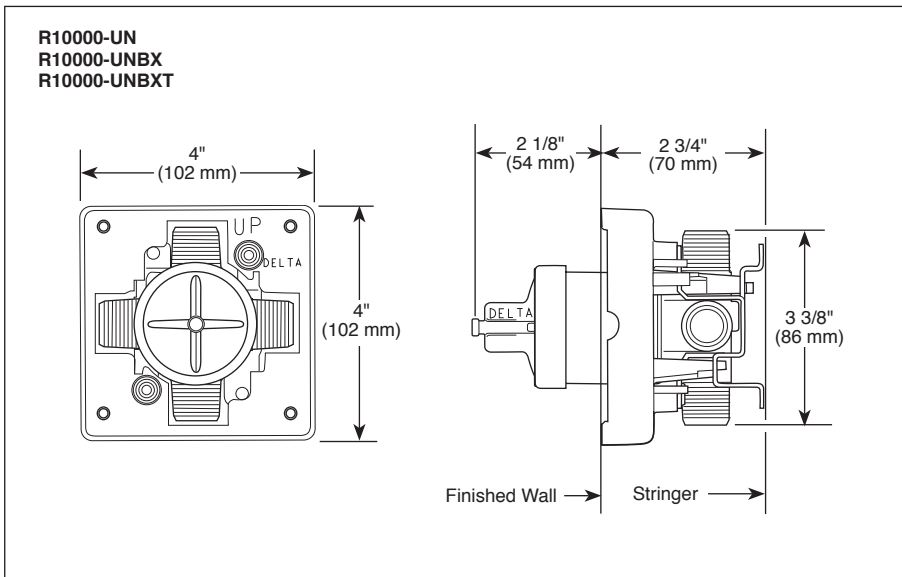

see what Delta can do™

MULTICHOICE® UNIVERSAL ROUGH VALVE BODY

- R10000-UN (Universal Inlets/Outlets)
- R10000-UNBX (Universal Single Box Model)
- R10000-UNBXHF (High Flow Shower Only)
- R10000-UNBXT (Thin Wall)
- R10000-UNWS (Universal with Stops)
- R10000-UNWSHF (High Flow with Stops)
- R10000-UNWSBXT (Thin Wall with Stops)
- R10000-PX (Pex Crimp Connections with UN Outlets)
- R10000-PXWS (Pex Crimp Connections with Stop with UN Outlets)
- R10000-IP (IPS Inlets/Outlets)
- R10000-IPWS (IPS with Stops)
- R10000-MF (Pex Cold Expansion Connections with UN Outlets)
- R10000-MFWS (Pex Cold Expansion with Stops with UN Outlets)

Submitted Model No.: _____

Specific Features: _____

STANDARD SPECIFICATIONS:

- Forged brass body.
 - Back-to-Back installation capabilities.
 - Can be tested with air (200 PSI) or water (300 PSI) without valve using supplied test cap.
 - Square plasterguard allows for right angle cuts.
 - Thin wall mounting.
 - For use with MultiChoice® Universal single or dual function trim. Cartridge ships with trim.
 - 1/2" outlets and connections.
- Note: No tub outlet in HF model.
Note: Should use proper fitting with each type (copper tubing, iron pipe, and pex fitting).
Note: Should use proper tooling with crimping pex fitting and cold expansion pex models.
Note: IP indicates female 1/2" threaded connections.
Note: UN indicates Universal type fitting and is 1/2" NPT male thread with 1/2" C.W.T. female sweat.