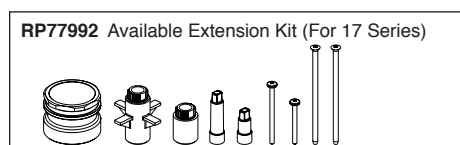

see what Delta can do™

MULTICHOICE® UNIVERSAL ROUGH VALVE BODY

- R10000-UN (Universal Inlets/Outlets)
- R10000-UNBX (Universal Single Box Model)
- R10000-UNBXHF (High Flow Shower Only)
- R10000-UNBXT (Thin Wall)
- R10000-UNWS (Universal with Stops)
- R10000-UNWSHF (High Flow with Stops)
- R10000-UNWSBXT (Thin Wall with Stops)
- R10000-PX (Pex Crimp Connections with UN Outlets)
- R10000-PXWS (Pex Crimp Connections with Stop with UN Outlets)
- R10000-IP (IPS Inlets/Outlets)
- R10000-IPWS (IPS with Stops)
- R10000-MF (Pex Cold Expansion Connections with UN Outlets)
- R10000-MFWS (Pex Cold Expansion with Stops with UN Outlets)

Submitted Model No.: _____

Specific Features: _____

STANDARD SPECIFICATIONS:

- Forged brass body.
 - Back-to-Back installation capabilities.
 - Can be tested with air (200 PSI) or water (300 PSI) without valve using supplied test cap.
 - Square plasterguard allows for right angle cuts.
 - Thin wall mounting.
 - For use with MultiChoice® Universal single or dual function trim. Cartridge ships with trim.
 - 1/2" outlets and connections.
- Note: No tub outlet in HF model.
Note: Should use proper fitting with each type (copper tubing, iron pipe, and pex fitting).
Note: Should use proper tooling with crimping pex fitting and cold expansion pex models.
Note: IP indicates female 1/2" threaded connections.
Note: UN indicates Universal type fitting and is 1/2" NPT male thread with 1/2" C.W.T. female sweat.