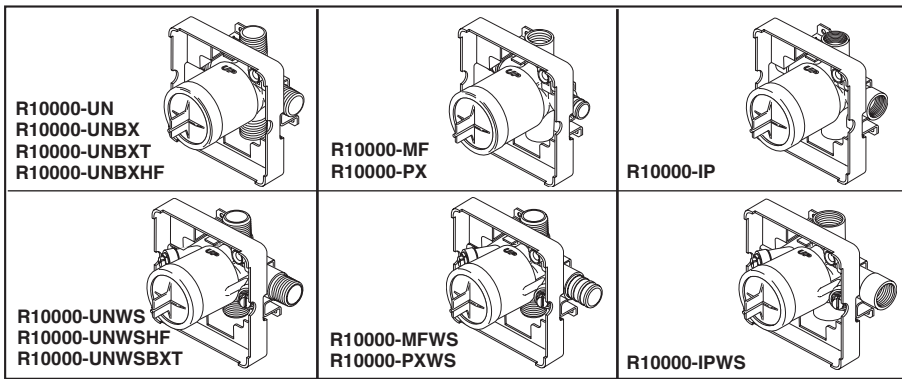

see what Delta can do™

MULTICHOICE® UNIVERSAL ROUGH VALVE BODY

- R10000-UN (Universal Inlets/Outlets)
- R10000-UNBX (Universal Single Box Model)
- R10000-UNBXHF (High Flow Shower Only)
- R10000-UNBXT (Thin Wall)
- R10000-UNWS (Universal with Stops)
- R10000-UNWSHF (High Flow with Stops)
- R10000-UNWSBXT (Thin Wall with Stops)
- R10000-PX (Pex Crimp Connections with UN Outlets)
- R10000-PXWS (Pex Crimp Connections with Stop with UN Outlets)
- R10000-IP (IPS Inlets/Outlets)
- R10000-IPWS (IPS with Stops)
- R10000-MF (Pex Cold Expansion Connections with UN Outlets)
- R10000-MFWS (Pex Cold Expansion with Stops with UN Outlets)

Submitted Model No.: _____

Specific Features: _____

STANDARD SPECIFICATIONS:

- Forged brass body.
 - Back-to-Back installation capabilities.
 - Can be tested with air (200 PSI) or water (300 PSI) without valve using supplied test cap.
 - Square plasterguard allows for right angle cuts.
 - Thin wall mounting.
 - For use with MultiChoice® Universal single or dual function trim. Cartridge ships with trim.
 - 1/2" outlets and connections.
- Note: No tub outlet in HF model.
Note: Should use proper fitting with each type (copper tubing, iron pipe, and pex fitting).
Note: Should use proper tooling with crimping pex fitting and cold expansion pex models.
Note: IP indicates female 1/2" threaded connections.
Note: UN indicates Universal type fitting and is 1/2" NPT male thread with 1/2" C.W.T. female sweat.