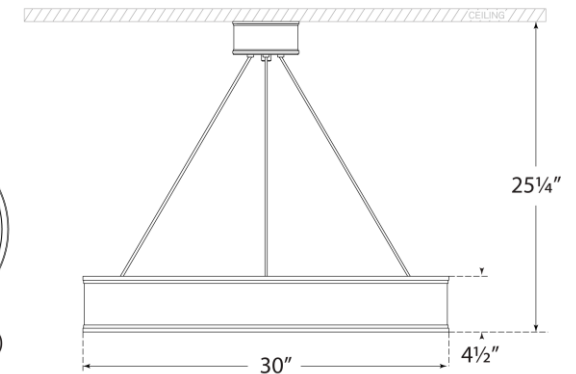

TEAR SHEET

Connery 30" Ring Chandelier

Item # CHC 1615WHT/AB

Designer: Chapman & Myers

Height: 20" - 123"

Fixture Height: 4.5"

Width: 30"

Canopy: 5.5" Round

Finishes: AB, BZ, PN, WHT/AB

Socket: Dedicated LED

Wattage: 65w (5200lm)

Weight: 24 Pounds

Bottom View(1:2)

Side View