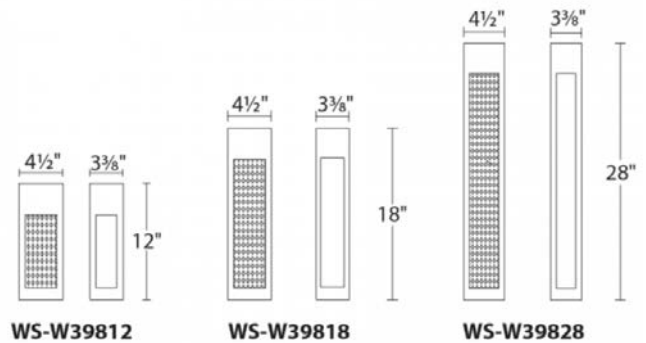

Fixture Type: _____

Catalog Number: _____

Project: _____

Location: _____

PRODUCT DESCRIPTION

A heavy-gauge perforated screen softens the effect of the light on this outdoor sconce, crafter in durable aluminum and finished in weather-resistant black for an effortless look.

FEATURES

- Weather-resistant finish
- No transformer or driver needed
- ADA compliant

SPECIFICATIONS

Color Temp: 3000K
CRI: 90
Dimming: 100% - 10% ELV
Rated Life: 50,000hrs*
Input: 120V
Construction: Aluminum
Finish: Black
Standards: ETL & cETL listed, Wet listed, IP65 rated, Title 24, Dark Sky friendly

ORDER NUMBER

Model	Wattage	Voltage	LED Lumens	Delivered Lumens	Finish
WS-W39812	12" 8W		602	132	BK <i>Black</i> 
WS-W39818	18" 10W	120V	811	190	
WS-W39828	28" 13W		980	214	

Example: WS-W39818-BK

dweLED.com
 Phone (800) 526.2588
 Fax (800) 526.2585