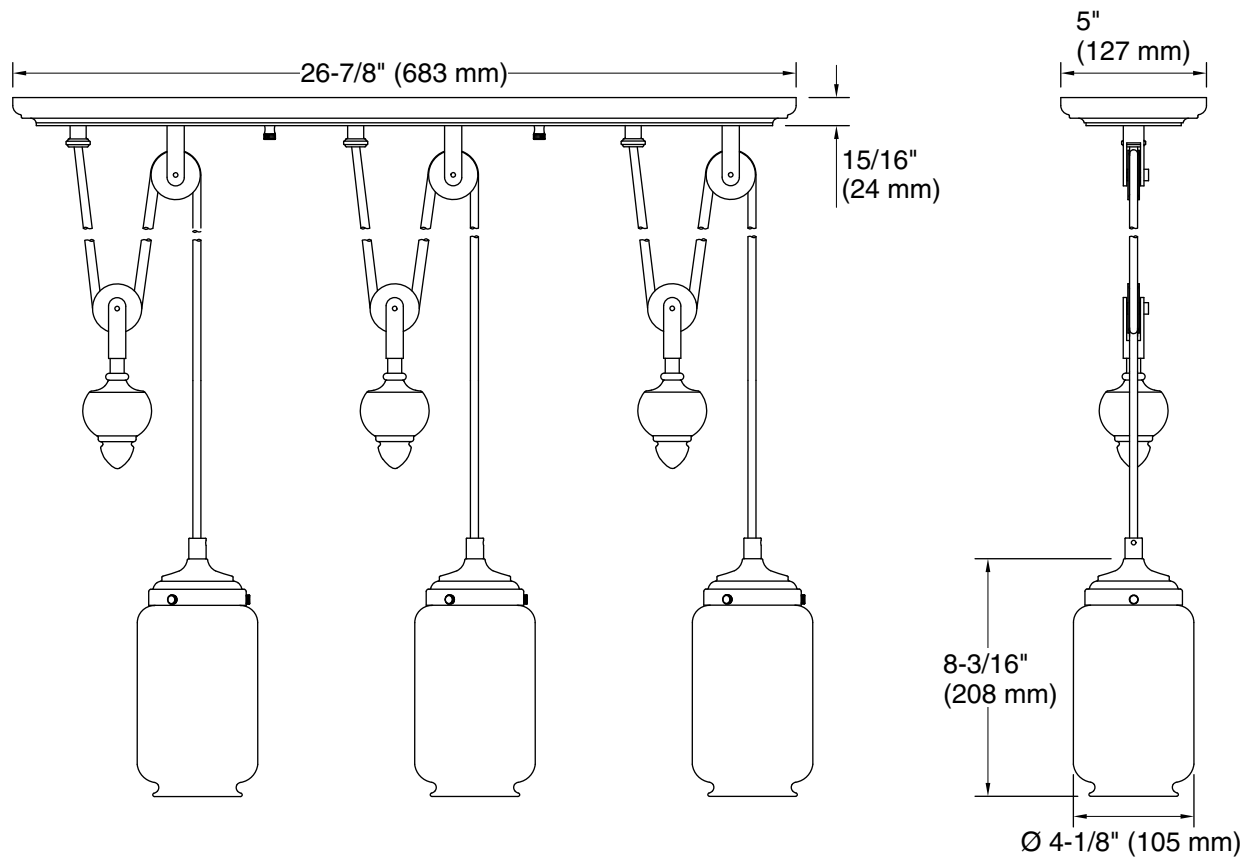

KOHLER®

Artifacts® Three-light adjustable linear K-22659-CH03

Required Electrical Service

One circuit required.

Lights: 120 V, 60 Hz

Technical Information

All product dimensions are nominal.

Installation Type: Ceiling-mount

Material: Brass

Number of Lights: 3

Lighting Type: Socket-based

Socket Type: E-26 Medium

Number of Shades: 6

Shade Type: Glass - frosted, Glass - clear

Hanging Type: Adjustable pulley

Height: 18-1/2" (470 mm) - 138-1/2" (3518 mm)

Electrical component rating: Socket Rating: 60 Hz, 40 W, 1200 Lumens, 3000K

1-800-4KOHLER (1-800-456-4537)

Kohler Co. reserves the right to make revisions without notice to product specifications.

For the most current Specification Sheet, go to www.kohler.com.

7-23-2020 15:40 - US/CA/MX

THE BOLD LOOK
OF **KOHLER®**