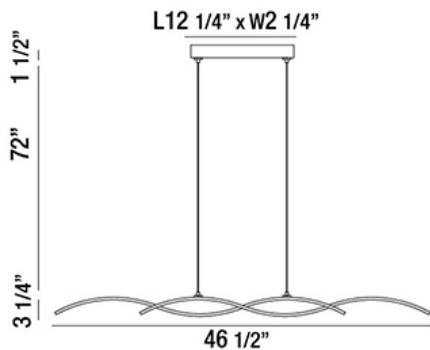

SLY, 46" LINEAR PENDANT

Product Details

Item No.	:	30042-018
Finish	:	Silver
Shade	:	Frosted
Length	:	46"
Width	:	4"
Height	:	77"
Est. Weight	:	5.28 lbs
IP Rating	:	DRY
Approval	:	

BULB DETAILS

No. of Bulbs	:	4
Bulb Type	:	INTEGRATED LED
Bulb Voltage	:	120V
Bulb Wattage	:	6.5W
Input Voltage	:	120V
Dimmable	:	Yes
Lumens	:	2080lm
Kelvin	:	3000K
CRI	:	80++
Bulb Included	:	Yes

Options Available

ITEM NO.	FINISH	SHADE
30042-018	Silver	Frosted

Aluminum waves of integral LED lights Aluminum waves of integral LED lights

TECHNICAL DETAILS

Hanging Support Type	:	Aircraft Cable
Aircraft Cable Length	:	72"
Power Wire Length	:	72"
Canopy Length	:	12.25"
Canopy Width	:	2.25"
Canopy Height	:	1.75"