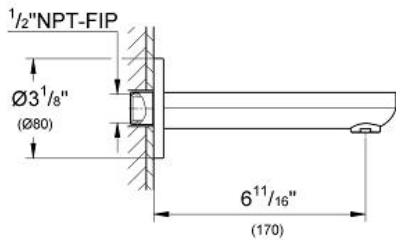

Tub Spout

MODEL # 13272000

GROHE CANADA, INC. | 5900 Avebury Road, Mississauga, Ontario, Canada L5R 3M3
Phone: 905-271-2929 | Fax: 905-271-9494 | info@grohe.ca

Pure Freude
an Wasser

Product Description:

Tub Spout

Standard Specification:

- Wall mount
- **GROHE StarLight** chrome finish
- Flow control
- 1/2" (13 mm) NPT Male Threads
- 6 11/16" (170 mm) spout reach

Applicable Codes & Standards:

- Energy Policy Act of 1992
- ASME A112.18.1/CSA B125.1

Color:

- 13272000 StarLight Chrome