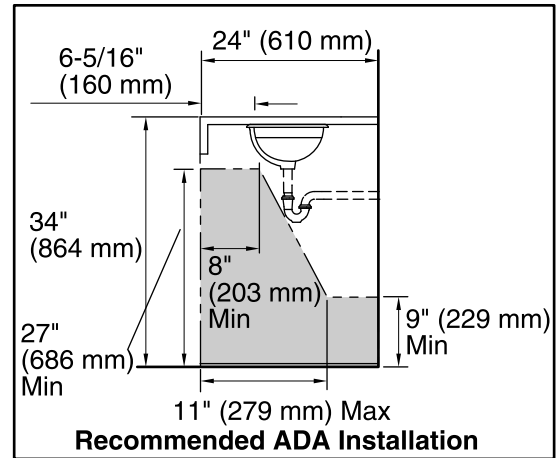

Devonshire®
Under-mount Bathroom Sink
K-2350

Features

- Oval basin.
- No faucet holes; requires wall- or counter-mount faucet.
- Coordinates with other products in the Devonshire collection.

Material

- Vitreous china.

Technical Information

All product dimensions are nominal.

- Bowl configuration: Single
- Installation: Under-mount
- Bowl area (Only): Length: 16-7/8" (429 mm)
Width: 13-11/16" (348 mm)
Water depth: 4-3/16" (106 mm)
- Drain hole: 1-3/4" (44 mm)
- Template: 1289470-7, required, not included