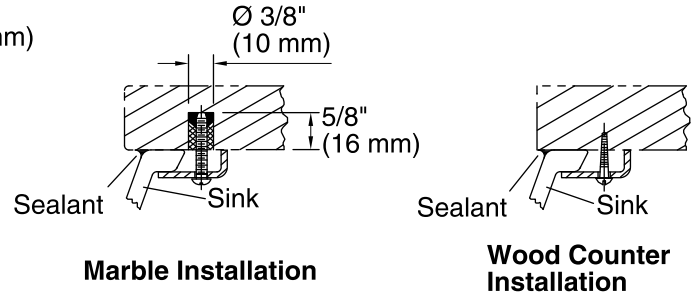

Technical Information

All product dimensions are nominal.

- Bowl configuration: Single
- Installation: Under-mount
- Bowl area (Only): Length: 16-7/8" (429 mm)
Width: 13-11/16" (348 mm)
Water depth: 4-3/16" (106 mm)
- Drain hole: 1-3/4" (44 mm)
- Template: 1289470-7, required, not included