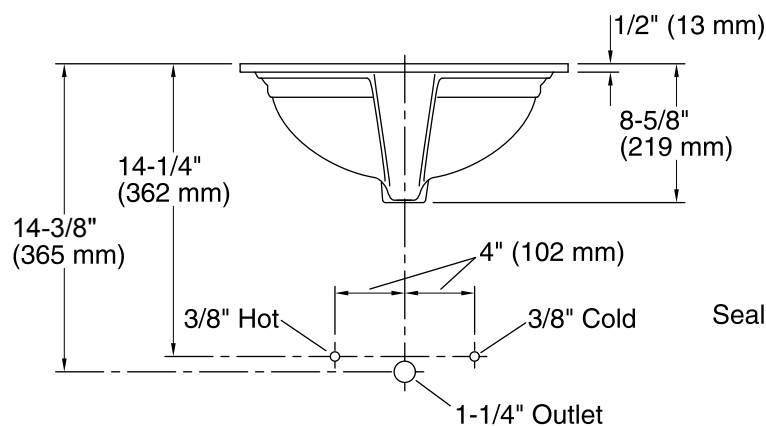

Technical Information

All product dimensions are nominal.

- Bowl configuration: Single
- Installation: Under-mount
- Bowl area (Only): Length: 16-7/8" (429 mm)
Width: 13-11/16" (348 mm)
Water depth: 4-3/16" (106 mm)
- Drain hole: 1-3/4" (44 mm)
- Template: 1289470-7, required, not included