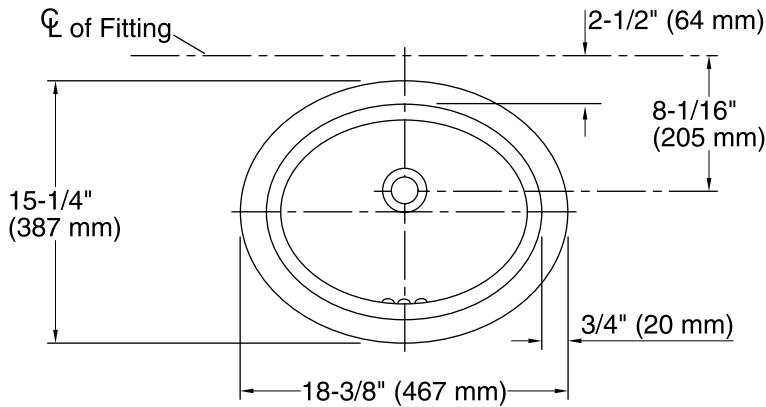

Technical Information

All product dimensions are nominal.

- Bowl configuration: Single
- Installation: Under-mount
- Bowl area (Only): Length: 16-7/8" (429 mm)
Width: 13-11/16" (348 mm)
Water depth: 4-3/16" (106 mm)
- Drain hole: 1-3/4" (44 mm)
- Template: 1289470-7, required, not included