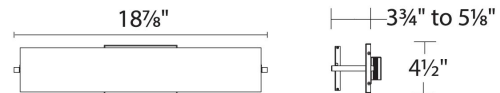

Fixture Type: _____

Catalog Number: _____

Project: _____

Location: _____

Line Bathroom Sconce

Model & Size	Color Temp & CRI	Watt	LED Lumens	Delivered Lumens	Finish
WS-6718 18"	2700K 90	16.5W	1004	770	AL Brushed Aluminum
	3000K 90	16.5W	1109	850	BK Black

Example: **WS-6718-27-AL**

- For 277V special order, add an "F" before the finish: WS-6718F-27-AL

DESCRIPTION

Uber-thin edge-lit LED panels provide a downward task light free of any hot spots as well as an upward ambient illumination. Even better, the design can be rotated around to provide direct or indirect illumination as the needs arise when installed in a bath.

FEATURES

- Vertical or horizontal mount with 330° adjustment
- Super thin, 5/8" edge-lit LED panel
- Transformer installed within the Junction Box, transformer dimension: 2.00" x 1.38" x 1.02"
- 5 year warranty

SPECIFICATIONS

Color Temp:	2700K, 3000K
Input:	120 VAC, 50/60Hz
CRI:	90
Dimming:	ELV: 100 - 10%
Rated Life:	80000 Hours
Mounting:	Can be mounted on ceiling or wall in all orientations
Standards:	ETL, cETL Damp Location Listed
Construction:	Aluminum hardware with ultra-thin light-guide acrylic diffuser

FINISHES

LINE DRAWING

WS-6718