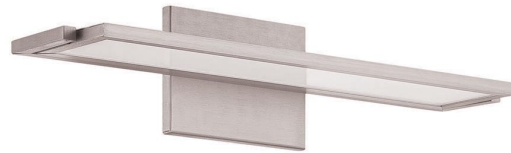

Fixture Type: _____

Catalog Number: _____

Project: _____

Location: _____

Line Bathroom Sconce

Model & Size	Color Temp & CRI	Watt	LED Lumens	Delivered Lumens	Finish
WS-6718 18"	2700K 90	16.5W	1004	770	AL Brushed Aluminum
	3000K 90	16.5W	1109	850	BK Black

Example: **WS-6718-27-AL**

- For 277V special order, add an "F" before the finish: WS-6718F-27-AL

DESCRIPTION

Uber-thin edge-lit LED panels provide a downward task light free of any hot spots as well as an upward ambient illumination. Even better, the design can be rotated around to provide direct or indirect illumination as the needs arise when installed in a bath.

FEATURES

- Vertical or horizontal mount with 330° adjustment
- Super thin, 5/8" edge-lit LED panel
- Transformer installed within the Junction Box, transformer dimension: 2.00" x 1.38" x 1.02"
- 5 year warranty

SPECIFICATIONS

Color Temp:	2700K, 3000K
Input:	120 VAC, 50/60Hz
CRI:	90
Dimming:	ELV: 100 - 10%
Rated Life:	80000 Hours
Mounting:	Can be mounted on ceiling or wall in all orientations
Standards:	ETL, cETL Damp Location Listed
Construction:	Aluminum hardware with ultra-thin light-guide acrylic diffuser