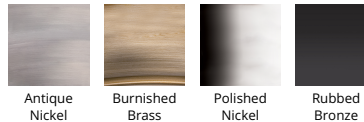

FINISHES

LINE DRAWING