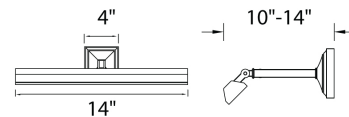

WAC LIGHTING

Hemmingway Picture Light 2700K

Model & Size	Color Temp & CRI	Watt	LED Lumens	Delivered Lumens	Finish
PL-LED14 PL-LED24	2700K 90	9.4W 16.9W	595 1186	354 675	AN Antique Nickel BB Burnished Brass PN Polished Nickel RB Rubbed Bronze

Fixture Type: _____

Catalog Number: _____

Project: _____

Location: _____

Example: **PL-LED14-27-AN**

DESCRIPTION

Recognized by the Lighting for Tomorrow LED luminaire design competition, Hemmingway illuminates fine artwork utilizing the optimal spectrum of colors. Unlike conventional luminaires, these LED picture lights provide full spectrum illumination without damaging infrared and ultraviolet rays. Available in four designer finishes and two sizes to complement upscale art framing.

FEATURES

- Chronophoton Technology preserves artwork while providing vibrant color rendering
- Head rotates 90° up or down and extends out 14 1/2" from mounting surface
- Replaceable LED module
- For portable models, 8 foot cord & plug with 18 inch wire cover in matching finish included
- Transformer installed within the Junction Box, transformer dimension: 2.00" x 1.38" x 1.02"
- 5 year warranty

SPECIFICATIONS

Construction:	Brass hardware with polycarbonate diffuser
Power:	16.9W, 9.4W
Input:	120 VAC, 50/60Hz
Dimming:	ELV: 100 - 10%
Rated Life:	70000 Hours
Mounting:	Heavy gauge retention clips support trim firmly. Safety cabling standard.
Finish:	Burnished Brass, Polished Nickel, Rubbed Bronze, Antique Nickel
Operating Temp:	-4°F to 104°F (-20°C to 40°C)
Standards:	ETL, cETL, Damp Location Listed

FINISHES

LINE DRAWING

PL-LED14