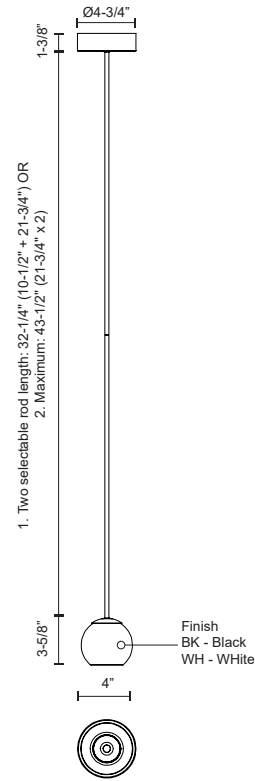

### DESCRIPTION

Perched at the end of an elongated thin tube rests a deceptively simple globe, emitting both ambient light while concealing the focused LED source. The versatile Europa ceiling-mount series is characterized by the integrated ball joint connectors that allow the adaptive placement of illuminance. Available as in single and multi-light configurations.

PD47603-WH  
White

PD47603-BK  
Black

### SPECIFICATION DETAILS

\* For custom options, consult factory for details.

<b>Fixture Dimensions</b>	D4" x H3-5/8"
<b>Light Source</b>	LED with DC Driver
<b>Wattage</b>	10W
<b>Total Lumens</b>	850lm
<b>Delivered Lumens</b>	400lm
<b>Voltage</b>	120V
<b>Color Temperature</b>	3000K
<b>CRI (Ra)</b>	90CRI
<b>Optional Color Temps</b>	2700K - 5000K Available, Minimum Order Quantities Apply
<b>LED Rated Life</b>	50,000 hours
<b>Dimming</b>	100% - 10%, Hand Motion Select& Dimming
<b>Glass Details</b>	Opal Glass
<b>Adjustable</b>	Yes
<b>Rod Length</b>	43-1/2" (21-3/4" x 2) or 32-1/4" (21-3/4" + 10-1/2")
<b>Ceiling Adaptor</b>	Yes, Up to 18 Degrees
<b>Location</b>	Dry
<b>Warranty</b>	5 Years
<b>Canopy Dimensions</b>	D4-3/4" x H1-3/8"

\* Maximum two rods for installation