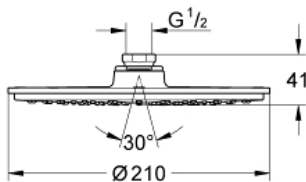

RAINSHOWER COSMOPOLITAN
210
Shower Head 1 Spray
MODEL # 28373000

GROHE CANADA, INC. | 5900 Avebury Road, Mississauga, Ontario, Canada L5R 3M3
Phone: 905-271-2929 | Fax: 905-271-9494 | info@grohe.ca

Pure Freude
an Wasser

Product Description:
RAINSHOWER COSMOPOLITAN 210
Shower Head 1 Spray

Standard Specification:

- Rain spray pattern (1 spray-rain)
- Diameter 8 1/4"
- Metal
- 120 spray nozzles
- With ball joint
- Rotation angle $\pm 15^\circ$
- 1/2" Connection thread
- 2.5 gpm (9.5 l/min) flow limiter
- **GROHE DreamSpray** perfect flow
- **GROHE StarLight** chrome finish
- **SpeedClean** anti-lime system
- Max. flow rate 2.5 gpm at 80 psi (9.5 l/min)