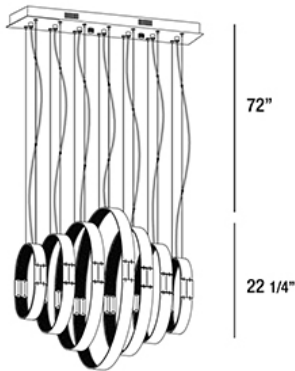

GLADE, 28" LINEAR CHANDELIER

PRODUCT DETAILS

No.	:	28559-016
Product Color	:	CHROME
Product Material	:	METAL
Shade / Accent Colour	:	CLEAR
Shade / Accent Material	:	CRYSTAL INSETS
Length	:	27.75"
Width	:	19.75"
Height	:	22.25"
Overall Height	:	95.75"
Weight	:	9.4lbs

LIGHT SOURCE DETAILS

Light Source Type	:	INTEGRATED LED
Input Voltage	:	120V
Total Wattage	:	21W
Total Lumen	:	1400lm
Kelvin	:	4000K
CRI	:	85+
Dimmable	:	Yes

Options Available

ITEM NO.	FINISH	SHADE
28559-016	CHROME	CLEAR

TECHNICAL DETAILS

Light Direction	:	Down
Hanging Support Type	:	AIRCRAFT CABLE
Hanging Support Length	:	72"
Canopy / Backplate Length	:	24.75"
Canopy / Backplate Height	:	1.5"
Canopy / Backplate Width	:	5.5"
Adjustable Lamp Head	:	No
Location	:	DRY
Approval	:	

24 3/4" x 19 3/4"

PROJECT INFORMATION

Job Name: Date: Type:

Comments: