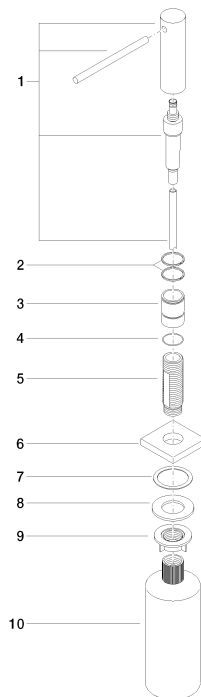

Kitchen sink - Series-various
Soap dispenser with flange - polished chrome
Article number: 82 438 970-00

- 4-1/4" Projection
- 16.91 oz bottle capacity
- Refillable above countertop
- 360° swivel
- Height 4-7/8"
- 1" hole diameter

polished chrome

Discontinued items available through 30.06.2018

Dimensional drawing

All dimensions in mm / inch = mm x 0,0394

Kitchen sink - Series—various
Soap dispenser with flange - polished chrome
Article number: 82 438 970-00

Kitchen sink - Series-various
Soap dispenser with flange - polished chrome
Article number: 82 438 970-00

Recommended article

08 10 10 603 90

Container -

Spare parts list

Number	Item Number	Designation	Number of units
1	90 10 10 518 00-00	Soap dispenser - polished chrome	1
2	09 14 15 014 90	Ring -	1
3	08 10 10 522-00	Soap dispenser - polished chrome	1
4	09 14 10 151 90	Washer -	1
5	08 10 10 527 90	Wall connection -	1
6	08 27 97 505-00	Escutcheon - polished chrome	1
7	08 10 10 624 90	Washer -	1
8	09 14 05 014 90	Washer -	1
9	08 10 10 517 90	Mounting bracket -	1
10	08 10 10 603 90	Container -	1