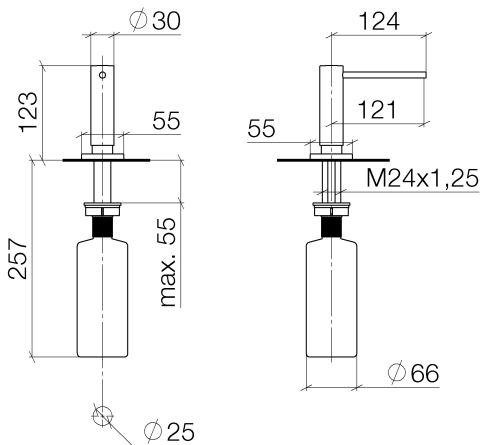

Kitchen sink - Series-various
Soap dispenser with flange - polished chrome
Article number: 82 438 970-00

- 4-1/4" Projection
- 16.91 oz bottle capacity
- Refillable above countertop
- 360° swivel
- Height 4-7/8"
- 1" hole diameter

polished chrome

Discontinued items available through 30.06.2018

Dimensional drawing

All dimensions in mm / inch = mm x 0,0394

Kitchen sink - Series—various
Soap dispenser with flange - polished chrome
Article number: 82 438 970-00

Kitchen sink - Series-various
Soap dispenser with flange - polished chrome
Article number: 82 438 970-00

Recommended article

08 10 10 603 90

Container -

Spare parts list

Number	Item Number	Designation	Number of units
1	90 10 10 518 00-00	Soap dispenser - polished chrome	1
2	09 14 15 014 90	Ring -	1
3	08 10 10 522-00	Soap dispenser - polished chrome	1
4	09 14 10 151 90	Washer -	1
5	08 10 10 527 90	Wall connection -	1
6	08 27 97 505-00	Escutcheon - polished chrome	1
7	08 10 10 624 90	Washer -	1
8	09 14 05 014 90	Washer -	1
9	08 10 10 517 90	Mounting bracket -	1
10	08 10 10 603 90	Container -	1