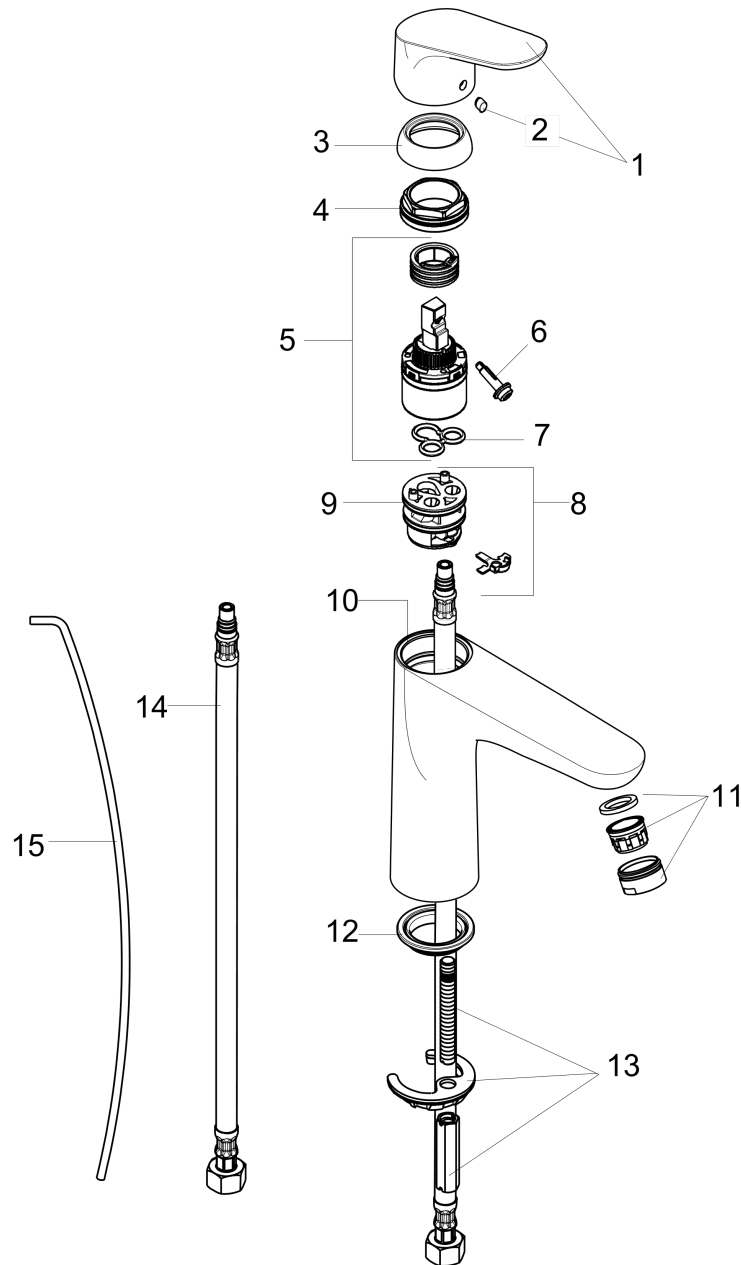

**Focus**

**Single-Hole Faucet 100 with Pop-Up Drain, 1.2 GPM**

Finishes : **chrome** Part no. : **04371000**

**Description**

**Features**

- Aerated spray
- Flow: 1.2 GPM (4.5 L/Min)
- Ceramic cartridge
- Includes pop-up drain

**Item details**

List Price \$ 237.00

**Technology**

**Compliance**

**Product image**

**Scale drawing**

**Focus**  
**Single-Hole Faucet 100 with Pop-Up Drain, 1.2 GPM**  
 Finishes : **chrome** Part no. : **04371000**

Exploded drawing

Year of production: >07/16

**Focus**

**Single-Hole Faucet 100 with Pop-Up Drain, 1.2 GPM**

Finishes : **chrome** Part no. : **04371000**

**Spare parts list**

Year of production: >07/16

Pos.	Description	Part no.	Price	PU
1	handle	98532000	-	1
2	screw cover	96338000	-	1
3	flange	97406000	-	1
4	nut	97209000	-	1
5	cartridge, assy	95646001	-	1
6	locking screw for handle	95140000	-	1
7	seal	95008000	-	1
8	adapter for cartridge	98750000	-	1
9	O-Ring 30x2	98186000	-	1
10	O-ring 35x2	92604000	-	1
11	aerator M24x1 (4,5 l/min)	92877000	-	1
12	seal Ø 42	98722000	-	1
13	fixing set	88508000	-	1
14	connection hose 18½" M8x0,75 3/8"	96321001	-	1
15	pull rod	96657000	-	1
a	pop up waste	88509000	-	1