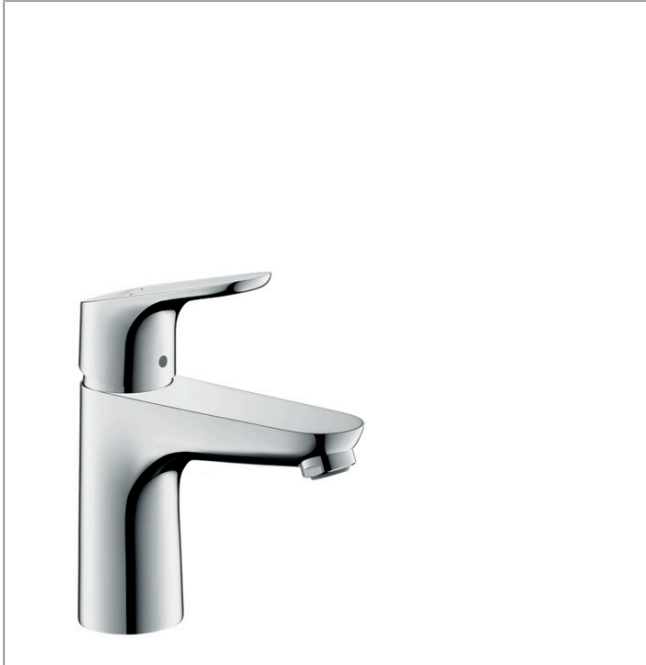

**Focus**

**Single-Hole Faucet 100 with Pop-Up Drain, 1.2 GPM**

Finishes : **chrome** Part no. : **04371000**

**Description**

**Features**

- Aerated spray
- Flow: 1.2 GPM (4.5 L/Min)
- Ceramic cartridge
- Includes pop-up drain

**Item details**

List Price \$ 237.00

**Technology**

**Compliance**

**Product image**

**Scale drawing**

**Focus**  
**Single-Hole Faucet 100 with Pop-Up Drain, 1.2 GPM**  
 Finishes : **chrome** Part no. : **04371000**

Exploded drawing

Year of production: >07/16

**Focus**

**Single-Hole Faucet 100 with Pop-Up Drain, 1.2 GPM**

Finishes : **chrome** Part no. : **04371000**

**Spare parts list**

Year of production: >07/16

Pos.	Description	Part no.	Price	PU
1	handle	98532000	-	1
2	screw cover	96338000	-	1
3	flange	97406000	-	1
4	nut	97209000	-	1
5	cartridge, assy	95646001	-	1
6	locking screw for handle	95140000	-	1
7	seal	95008000	-	1
8	adapter for cartridge	98750000	-	1
9	O-Ring 30x2	98186000	-	1
10	O-ring 35x2	92604000	-	1
11	aerator M24x1 (4,5 l/min)	92877000	-	1
12	seal Ø 42	98722000	-	1
13	fixing set	88508000	-	1
14	connection hose 18½" M8x0,75 3/8"	96321001	-	1
15	pull rod	96657000	-	1
a	pop up waste	88509000	-	1