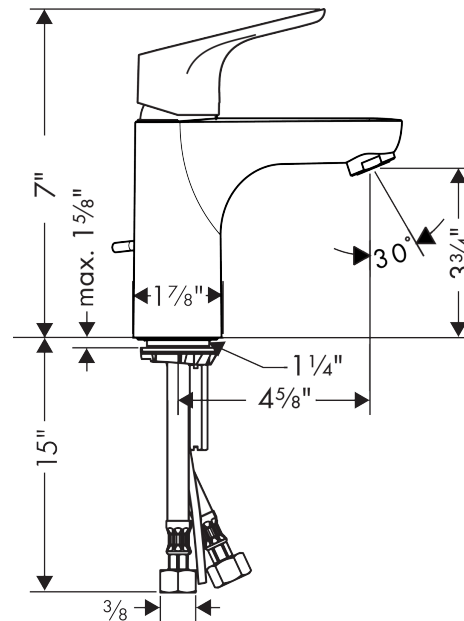

**Focus**

**Single-Hole Faucet 100 with Pop-Up Drain, 1.2 GPM**

Finishes : **chrome** Part no. : **04371000**

**Description**

**Features**

- Aerated spray
- Flow: 1.2 GPM (4.5 L/Min)
- Ceramic cartridge
- Includes pop-up drain

**Item details**

List Price \$ 237.00

**Technology**

**Compliance**

**Product image**

**Scale drawing**

**Focus**  
**Single-Hole Faucet 100 with Pop-Up Drain, 1.2 GPM**  
 Finishes : **chrome** Part no. : **04371000**

Exploded drawing

Year of production: >07/16

**Focus**

**Single-Hole Faucet 100 with Pop-Up Drain, 1.2 GPM**

Finishes : **chrome** Part no. : **04371000**

**Spare parts list**

Year of production: >07/16

Pos.	Description	Part no.	Price	PU
1	handle	98532000	-	1
2	screw cover	96338000	-	1
3	flange	97406000	-	1
4	nut	97209000	-	1
5	cartridge, assy	95646001	-	1
6	locking screw for handle	95140000	-	1
7	seal	95008000	-	1
8	adapter for cartridge	98750000	-	1
9	O-Ring 30x2	98186000	-	1
10	O-ring 35x2	92604000	-	1
11	aerator M24x1 (4,5 l/min)	92877000	-	1
12	seal Ø 42	98722000	-	1
13	fixing set	88508000	-	1
14	connection hose 18½" M8x0,75 3/8"	96321001	-	1
15	pull rod	96657000	-	1
a	pop up waste	88509000	-	1