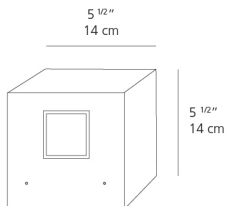

Anthracite grey

Materials

- Body in aluminum

Specifications

Delivered lumens	38lm
Light output ratio	5.43lm/W
Power consumption	7W
Led type	6.5W Array*
CCT (Correlated Color Temperature)	3000K
CRI (Color Rendering Index)	>80
Life expectancy	50000Hrs
Control type	On/Off
Input Voltage	120V
Driver	TCl - 1 x DC-12W-700MA-BMU
BUG Rating	B0-U2-G0

Features & Accessories

- Electronic driver integrated
- Standard non dimmable
- For dimming options, please consult with your Artemide Sales Representative

Dimensions

Packaging

1 Box

1 x 8-3/8" x 8-3/8" x 8-3/4" / 6.13 lbs - 21 cm x 21 cm x 22 cm / 2.78 kg

Light distribution

Direct/Indirect

Luminaire weight

5.4 lbs / 2.45 kg

Red = Max Cd. Through Vertical plane

Blue = Max Cd. Through Horizontal plane

Warranty

5 year limited warranty