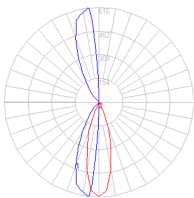

Effetto square wall 2 narrow beams 3000K

SPECIFICATIONS

T42012NW28

Design By

Ernesto Gismondi

Collection

Outdoor

Colors & Finishes

Anthracite grey

Materials

- Body in aluminum

Specifications

Delivered lumens	38lm
Light output ratio	5.43lm/W
Power consumption	7W
Led type	6.5W Array*
CCT (Correlated Color Temperature)	3000K
CRI (Color Rendering Index)	>80
Life expectancy	50000Hrs
Control type	On/Off
Input Voltage	120V
Driver	TCl - 1 x DC-12W-700MA-BMU
BUG Rating	B0-U2-G0

Features & Accessories

- Electronic driver integrated
- Standard non dimmable
- For dimming options, please consult with your Artemide Sales Representative

Dimensions

Packaging

1 Box

1 x 8-3/8" x 8-3/8" x 8-3/4" / 6.13 lbs - 21 cm x 21 cm x 22 cm / 2.78 kg

Light distribution

Direct/Indirect

Luminaire weight

5.4 lbs / 2.45 kg

Red = Max Cd. Through Vertical plane

Blue = Max Cd. Through Horizontal plane

Warranty

5 year limited warranty