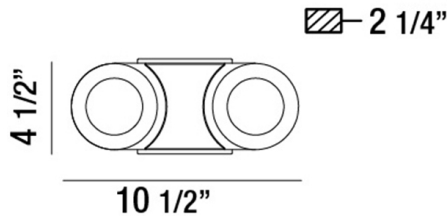

ACURA, 2-LIGHT LED SURFACE MOUNT

Product Details

Item No.	:	31206-013
Finish	:	White
Shade	:	White
Length	:	10.5"
Width	:	4.5"
Height	:	2.25"
Est. Weight	:	3.04 lbs
Approval	:	

BULB DETAILS

No. of Bulbs	:	2
Bulb Type	:	INTEGRATED LED
Bulb Voltage	:	120V
Bulb Wattage	:	10W
Input Voltage	:	120V
Dimmable	:	Yes
Lumens	:	1800lm
Kelvin	:	3000K
CRI	:	80+
Bulb Included	:	Yes

Options Available

ITEM NO.	FINISH	SHADE
31206-013	White	White

Architectural adjustable surface mount LED

TECHNICAL DETAILS

Canopy Length	:	4.344"
Canopy Width	:	4.344"
Canopy Height	:	0.594"
Beam Angle	:	60 degrees
Vertical Adjustment	:	50 degrees
Horizontal Adjustment	:	260 degrees