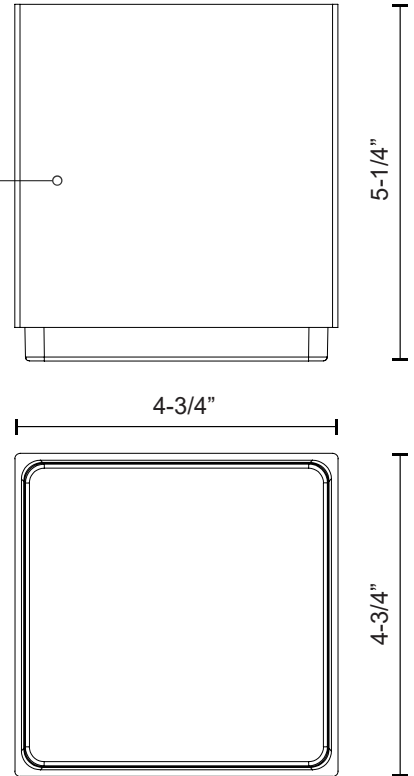

SUNSET EC35205

CEILING

PROJECT

DESCRIPTION

Architectural designed exterior flush mount, die-cast aluminum cubic body with opal glass to provide even glow of light. Rated IP65 and IK06.

SPECIFICATION DETAILS

* For custom options, consult factory for details.

Fixture Dimensions	L4-3/4" x W4-3/4" x H5-1/4"
Light Source	LED with DC Driver
Wattage	11W
Total Lumens	1155lm
Delivered Lumens	BK-267lm
Voltage	120-277V
Color Temperature	3000K
CRI (Ra)	80CRI
Optional Color Temps	2700K - 5000K Available, Minimum Order Quantities Apply
LED Rated Life	50,000 hours
Dimming	Non-Dimming
Glass Details	White Interior Clear Borosilicate Glass
Location	Wet, IP65
Warranty	5 Years
Mounting Style	All Orientation; Ceiling and Wall;
Finish Option(s)	Black

Aluminum Finish
BK - Black

KUZCO

19054 28TH AVENUE
SURREY - BC V3Z 6M3
CANADA

WWW.KUZCOLIGHTING.COM

COMMENT