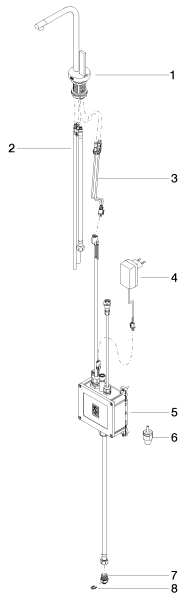

Kitchen sink - Elio  
HOT & COLD WATER DISPENSER - platinum matte  
Article number: 17 861 790-06

- 5-5/8" Projection
- Rigid, thermally insulated spout
- Laminar stream
- Total height 9-3/4"
- 8-7/8" height to aerator/spout outlet
- 1-3/8" hole diameter
- Provides filtered, hot water, 199°F max. temperature
- Provides filtered, cold water (not chilled)
- Water flow rate limited to max. 0.5 gpm
- control unit for wall assembly (5-3/8" x 6-1/4" x 2-3/8")
- electronic valve
- plug-in power supply, 100-230 V, 50-60 Hz, 18 W, incl. country-specific adaptor set
- lead-free
- One lever for hot and cold water
- Fittings group in compliance with DIN 4109: 1
- (ADA)
- Compatible with Insinkerator® hot water tank HWT-F1000S. Tank and filter not supplied from Dornbracht. More information on tank and filter at [www.insinkerator.com](http://www.insinkerator.com).
- We recommend replacing the filter cartridge every six months. Please see the installation manual for more information.
- Specification and technical data sheets can be found on [www.dornbracht.com/professional](http://www.dornbracht.com/professional)

### Dimensional drawing

All dimensions in mm / inch = mm x 0,0394

### Flow rate chart

Kitchen sink - Elio  
HOT & COLD WATER DISPENSER - platinum matte  
Article number: 17 861 790-06

### Spare parts list

Number	Item Number	Designation	Number of units
1	90 17 85 100 04-06	Outlet - platinum matte	1
2	90 30 04 067 00 90	Tube -	1
3	90 10 01 048 00 90	Control unit -	1
4	04 10 01 050 00 90	Power supply -	1
5	04 11 11 064 00 90	Control unit -	1
6	90 24 04 291 00 90	Wall connection -	1
7	09 24 04 293 90	Nipple -	1
8	09 16 01 045 90	Ring -	1