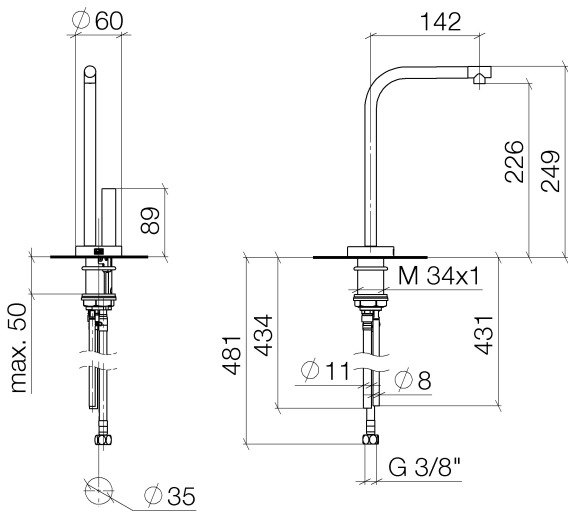

Kitchen sink - Elio  
HOT & COLD WATER DISPENSER - platinum matte  
Article number: 17 861 790-06

- 5-5/8" Projection
- Rigid, thermally insulated spout
- Laminar stream
- Total height 9-3/4"
- 8-7/8" height to aerator/spout outlet
- 1-3/8" hole diameter
- Provides filtered, hot water, 199°F max. temperature
- Provides filtered, cold water (not chilled)
- Water flow rate limited to max. 0.5 gpm
- control unit for wall assembly (5-3/8" x 6-1/4" x 2-3/8")
- electronic valve
- plug-in power supply, 100-230 V, 50-60 Hz, 18 W, incl. country-specific adaptor set
- lead-free
- One lever for hot and cold water
- Fittings group in compliance with DIN 4109: 1
- (ADA)
- Compatible with Insinkerator® hot water tank HWT-F1000S. Tank and filter not supplied from Dornbracht. More information on tank and filter at [www.insinkerator.com](http://www.insinkerator.com).
- We recommend replacing the filter cartridge every six months. Please see the installation manual for more information.
- Specification and technical data sheets can be found on [www.dornbracht.com/professional](http://www.dornbracht.com/professional)

### Dimensional drawing

All dimensions in mm / inch = mm x 0,0394

### Flow rate chart

Kitchen sink - Elio  
HOT & COLD WATER DISPENSER - platinum matte  
Article number: 17 861 790-06

### Spare parts list

Number	Item Number	Designation	Number of units
1	90 17 85 100 04-06	Outlet - platinum matte	1
2	90 30 04 067 00 90	Tube -	1
3	90 10 01 048 00 90	Control unit -	1
4	04 10 01 050 00 90	Power supply -	1
5	04 11 11 064 00 90	Control unit -	1
6	90 24 04 291 00 90	Wall connection -	1
7	09 24 04 293 90	Nipple -	1
8	09 16 01 045 90	Ring -	1