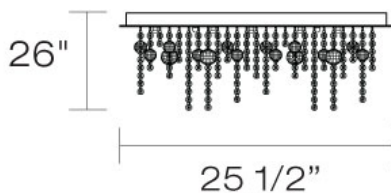

ALISSA, 26" CEILING MOUNT

Options Available

| ITEM NO. | FINISH | SHADE |
|-----------|--------|-------|
| 19397-016 | Chrome | Clear |

Delightful strands of unique crystals droplets and spherules shower from a Cascading strands of crystals suspended from an organic shaped mirrored canopy curvaceous and glowing chrome mirror base. The lights are hidden cleverly amidst the sparkling fields of diamondsque crystals, dispersing light with both grace and ease.

Product Details

| | | |
|-------------|---|-----------|
| Item No. | : | 19397-016 |
| Finish | : | Chrome |
| Shade | : | Clear |
| Length | : | 25.5" |
| Width | : | 20.5" |
| Height | : | 9.5" |
| Est. Weight | : | 20.86 lbs |
| IP Rating | : | DRY |
| Approval | : | |

TECHNICAL DETAILS

| | | |
|---------------|---|---|
| Canopy Length | : | 22" |
| Canopy Width | : | 18.25" |
| Canopy Height | : | 1.25" |
| Ballast | : | 80w Eaglerise Magnetic Ballast X 6 Pieces |

PROJECT INFORMATION