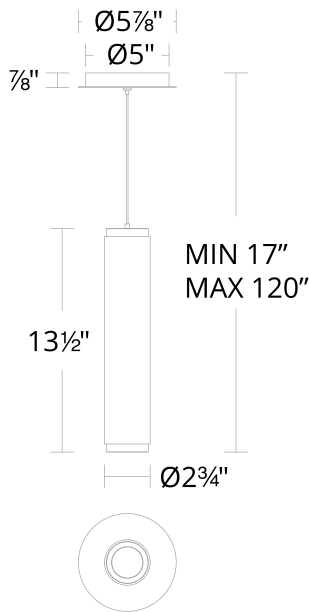

Project: _____

Location: _____

Fixture Type: _____

Catalog Number: _____

AVAILABLE FINISHES:

Burning Man

PD-67014

PRODUCT DESCRIPTION

Knurled aluminum casing with textured cross hatching pattern

FEATURES

- Driver concealed within the canopy
- Knurled aluminum casing with textured cross hatching pattern
- Collar can be rotated for continuous 15°- 45° beam adjustment
- Thin powered aircraft cables provide an ultra clean look for adjustable suspension height
- Spin-on round canopy with minimal hardware

SPECIFICATIONS

Rated Life	60000 Hours
Standards	ETL, cETL,Damp Location Listed
Input	120/277V,50/60Hz
Dimming	ELV: 100-5%,TRIAC: 100-5%
Color Temp	3000K
CRI	90
Construction	Extruded aluminum body with die cast collar and diffusing glass lens

PD-67014

Model & Size	Color Temp	Finish	LED Watts	LED Lumens	Delivered Lumens
PD-67014 14"	3000K 3000K	AB Aged Brass AN Antique Nickel	15W 15W	1105 1105	768 768

Example: **PD-67014-AN**

For custom requests please contact customs@modernforms.com