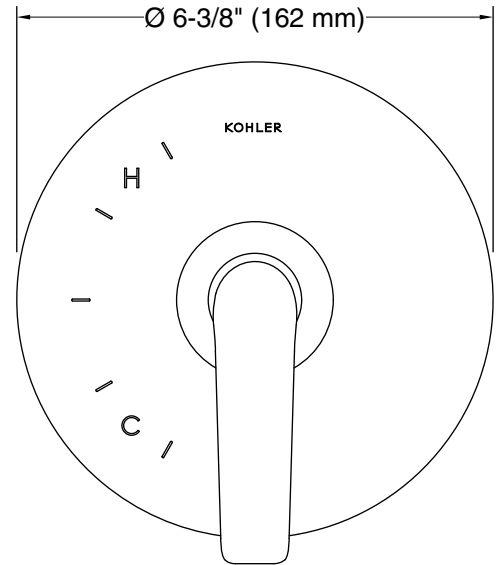

2-3/4" (70 mm) Thin Wall
 3-1/2" (89 mm) Thick Wall
 If over 3-1/2" (89 mm) and
 up to 4-1/2" (114 mm). Use
 Deep Roughing-in Kit

Technical Information

All product dimensions are nominal.
 Drain included: No