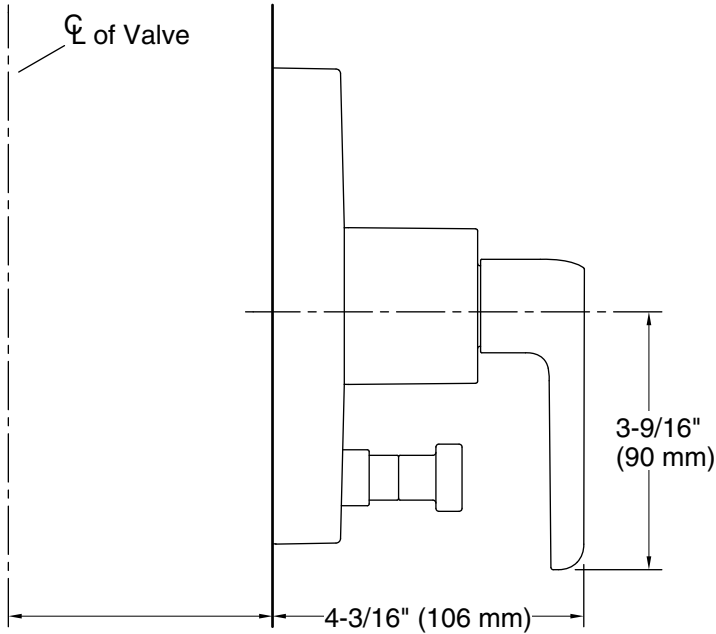

2-3/4" (70 mm) Thin Wall
 3-1/2" (89 mm) Thick Wall
 If over 3-1/2" (89 mm) and
 up to 4-1/2" (114 mm). Use
 Deep Roughing-in Kit

Technical Information

All product dimensions are nominal.
 Drain included: No