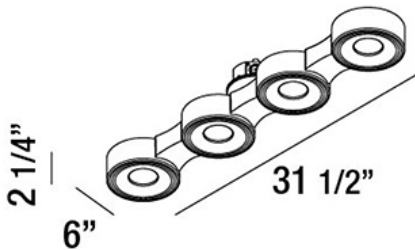

STAVRO, 4-LIGHT LINEAR LED SURFACE MOUNT

Product Details

Item No.	:	30276-017
Finish	:	White
Length	:	31.5"
Width	:	6"
Height	:	2.25"
Est. Weight	:	9.68 lbs
Approval	:	

BULB DETAILS

No. of Bulbs	:	4
Bulb Type	:	INTEGRATED LED
Bulb Voltage	:	120V
Bulb Wattage	:	9W
Input Voltage	:	120V
Dimmable	:	Yes
Lumens	:	2400lm
Kelvin	:	3000K
CRI	:	80+
Bulb Included	:	Yes

Options Available

ITEM NO.	FINISH	SHADE
30276-017	White	

Circular matte white downlight configurations

TECHNICAL DETAILS

Beam Angle	:	120 degrees
------------	---	-------------

PROJECT INFORMATION

Job Name: Date: Type: