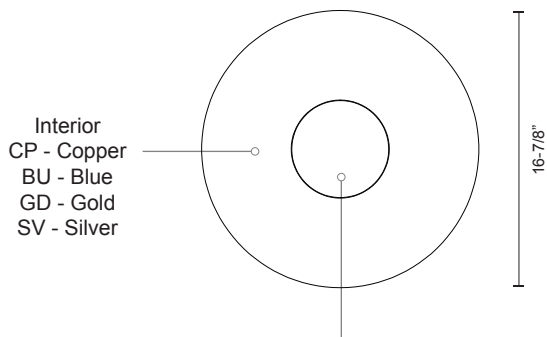

Exterior:

Interior:

- CP - Copper
- BU - Blue
- GD - Gold
- SV - Silver