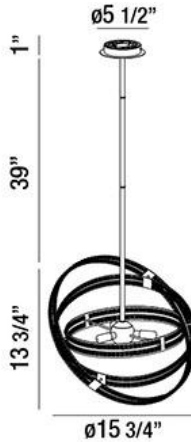

ACE, 3-LIGHT PENDANT

Product Details

Item No.	:	26611-013
Finish	:	Chrome
Shade	:	Clear Crystal
Diameter	:	15.75"
Height	:	13.75"
Est. Weight	:	9.02 lbs
Approval	:	

BULB DETAILS

No. of Bulbs	:	3
Bulb Type	:	G9
Bulb Voltage	:	120V
Bulb Wattage	:	60W
Bulb Socket	:	G9
Input Voltage	:	120V
Dimmable	:	Yes
Bulb Included	:	Yes

Options Available

ITEM NO.	FINISH	SHADE
26611-013	Chrome	Clear Crystal

Orbital polished frame with embedded crystal accents comes with 3 inch +6 inch +12 inch +18 inch extension rods

TECHNICAL DETAILS

Hanging Support Type	:	Rod
Rod Length	:	39"
Canopy Diameter	:	5.5"
Canopy Height	:	1"