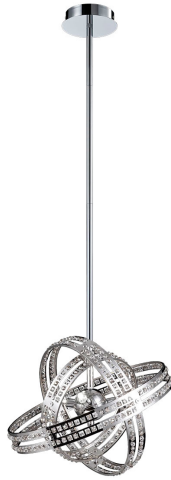

ACE, 3-LIGHT PENDANT

Product Details

Item No.	:	26611-013
Finish	:	Chrome
Shade	:	Clear Crystal
Diameter	:	15.75"
Height	:	13.75"
Est. Weight	:	9.02 lbs
Approval	:	

BULB DETAILS

No. of Bulbs	:	3
Bulb Type	:	G9
Bulb Voltage	:	120V
Bulb Wattage	:	60W
Bulb Socket	:	G9
Input Voltage	:	120V
Dimmable	:	Yes
Bulb Included	:	Yes

Options Available

ITEM NO.	FINISH	SHADE
26611-013	Chrome	Clear Crystal

Orbital polished frame with embedded crystal accents comes with 3 inch +6 inch +12 inch +18 inch extension rods

TECHNICAL DETAILS

Hanging Support Type	:	Rod
Rod Length	:	39"
Canopy Diameter	:	5.5"
Canopy Height	:	1"