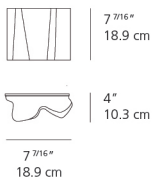

### Dimensions

### Packaging

1 Box

1 x 13-7/8" x 13-7/8" x 11-7/8" / 5.29 lbs - 35 cm x 35 cm x 30 cm / 2.4 kg

### Luminaire weight

3.09 lbs / 1.4 kg

Red = Max Cd. Through Vertical plane  
Blue = Max Cd. Through Horizontal plane