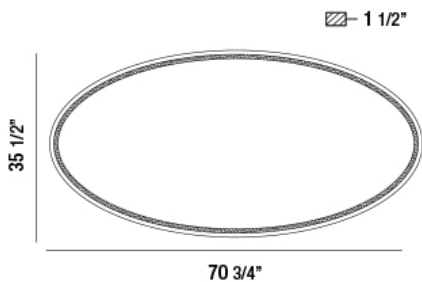

PROJECT INFORMATION

Job Name: Date: Type:

Comments: