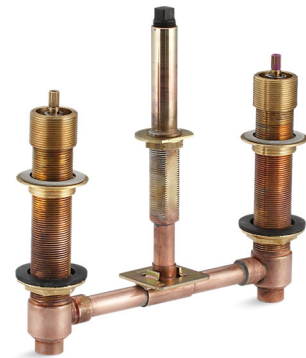

## High Flow Valve w/ Rigid Connections K-300-KR

### Features

- Time-tested and durable brass valve bodies.
- For baths with finished deck- or rim-mount installations.
- Includes rigid connections.

### Material

- Brass valve bodies.