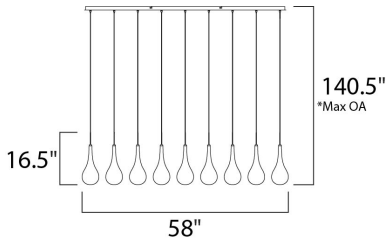

**PRODUCT DESCRIPTION**

The new Larmes features an extended profile Clear glass shade that screws on to a Satin Nickel mount. Long life G4 LED offers considerable light with dimming capabilities.

\*max overall height

**MEASUREMENTS**

DIMENSION : 58." L x 4.5" W x 16.5" H  
 MAX OAH : 140.5" OAH x 16.5" OAH  
 HANGING WEIGHT : 12.25 lb

**LAMPING**

INPUT VOLTAGE : 120V  
 LUMENS : 864 Rated (0 Del.)  
 BULB : 9 x 1.50W (INCLUDED), 14W Total  
 DIMMABLE : Dimmable  
 CRI : 80+ CRI  
 COLOR\_TEMP : 3000K