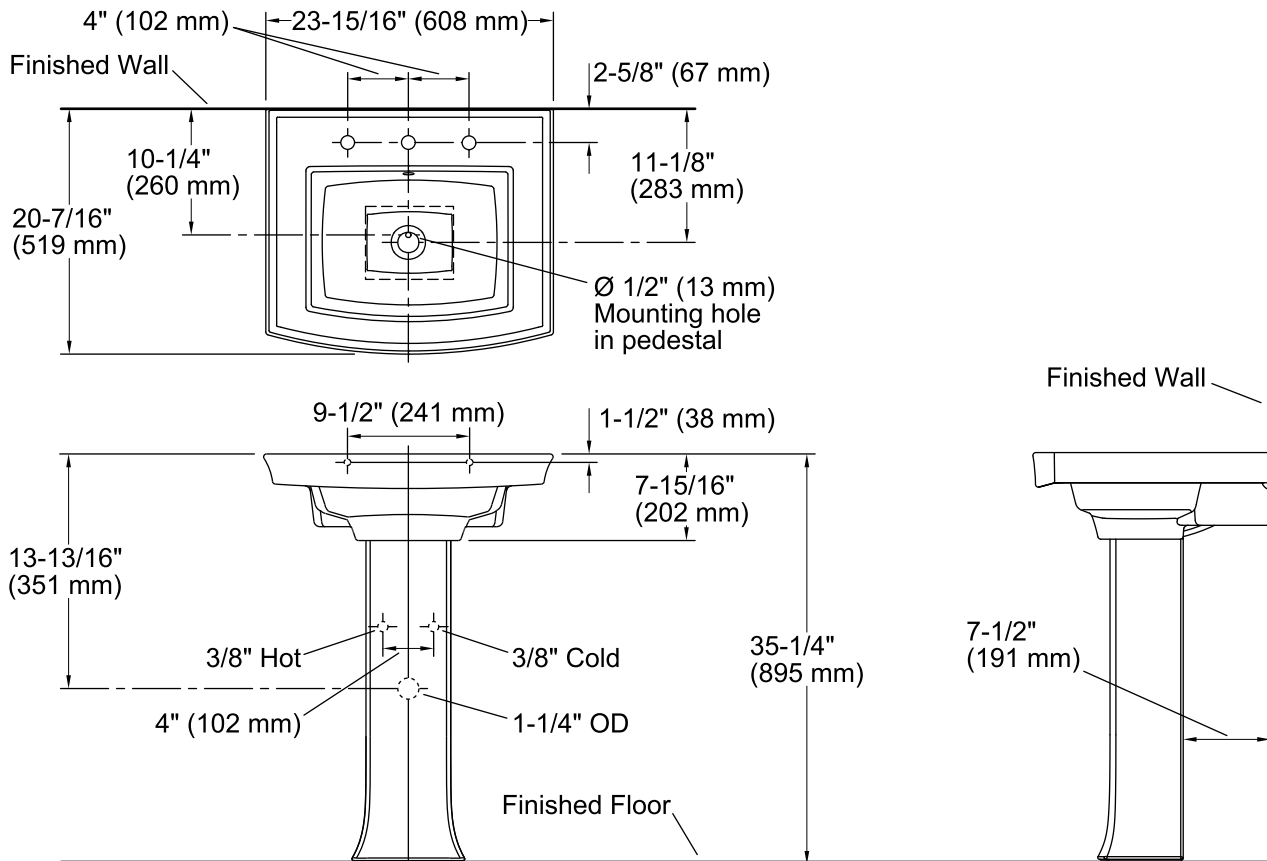

Features

- 8-inch center faucet holes.
- Classic rectangular basin.
- Overflow drain.
- Combination consists of the K-2358-8 basin and the K-2357 pedestal.
- Coordinates with other products in the Archer collection.

Material

- Vitreous china.

Installation

- Pedestal

Recommended Products/Accessories

K-7605-P Angle Supply with Stop (pair)
K-8998 P-Trap

Included Components

Product consists of:

K-2357 Bathroom Sink Pedestal
K-2358-8 Pedestal Bathroom Sink Basin

Additional Components:

Pedestal accessory pack
rubber pads

Codes/Standards

ASME A112.19.2/CSA B45.1

KOHLER® One-Year Limited Warranty

See website for detailed warranty information.

Technical Information

All product dimensions are nominal.

- Bowl configuration: Single
 Installation: Pedestal
 Bowl area (Only): Length: 16-1/4" (413 mm)
 Width: 11-15/16" (303 mm)
 Water depth: 4" (102 mm)
 Number of deck holes: 3
 Faucet hole spacing: 8" (203 mm)
 Faucet hole(s): 1-3/8" (35 mm)
 Drain hole: 1-3/4" (44 mm)