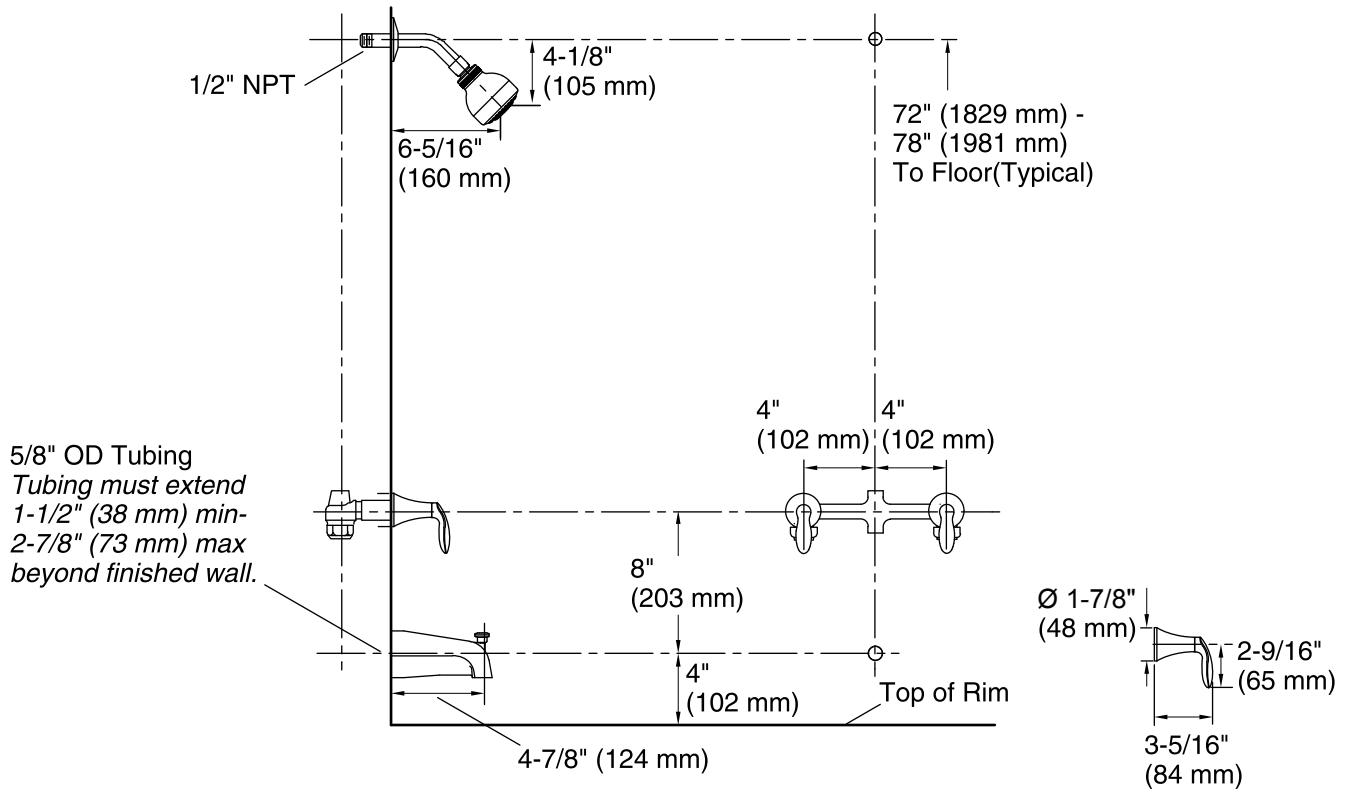

### Features

- 4-7/8" (124 mm) diverter spout with slip-fit connection.
- Reversible 1/2" quarter-turn washerless ceramic disc valves.
- Lever handles.
- Includes showerhead, arm and flange.

### Technical Information

All product dimensions are nominal.