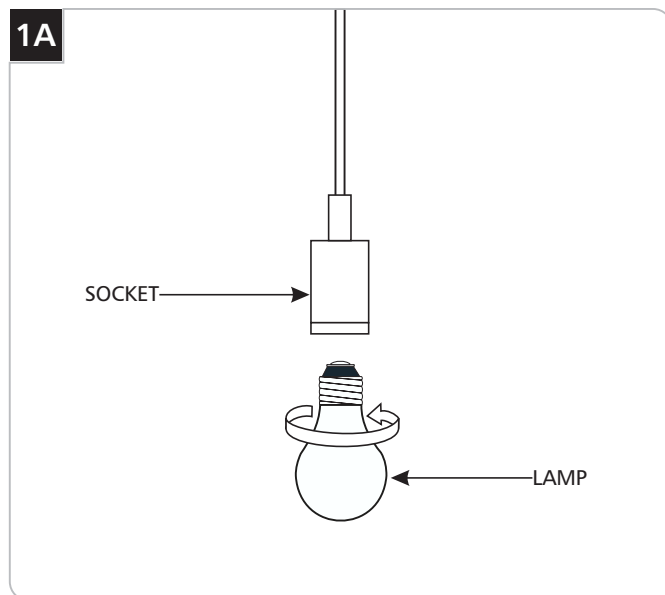

SoCo Pendant

700TDSOCOP_ 1.4

PENDANTS

GENERAL PRODUCT INFORMATION:

This product is suitable for damp locations.

This product can be dimmed with a LED or TRIAC dimmer. Consult lamp manufacturer for additional information.

The fixture cord may be draped, wrapped, or otherwise routed around objects (e.g. pipes, ducts, etc.).

Install the Lamp

CAUTION: To reduce the risk of a burn or electric shock during relamping, disconnect the power to the fixture.

Refer to fixture marking for lamp information.

- 1 Screw the lamp into the socket.

SAVE THESE INSTRUCTIONS!

7400 Linder Ave, Skokie, IL 60077
847.410.4400

www.techlighting.com

© 2018 Tech Lighting, L.L.C. All rights reserved. The "Tech Lighting" graphic is a registered trademark of Tech Lighting, L.L.C. Tech Lighting reserves the right to change specifications for product improvements without notification.