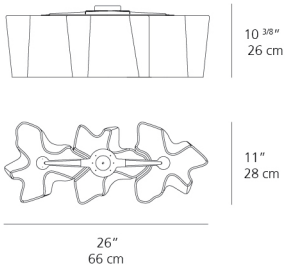

Dimensions