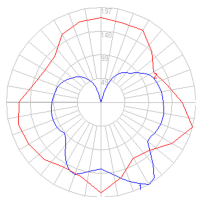

4 Boxes

1 x 24-1/8" x 13" x 9-15/16" / 5.51 lbs - 61 cm x 33 cm x 25 cm / 2.5 kg

3 x 16-1/4" x 16-1/4" x 16-5/8" / 8.6 lbs - 41 cm x 41 cm x 42 cm / 3.9 kg

Light distribution

Diffused

Luminaire weight

16.98 lbs / 7.7 kg

Red = Max Cd. Through Vertical plane
Blue = Max Cd. Through Horizontal plane

Warranty

5 year Limited warranty