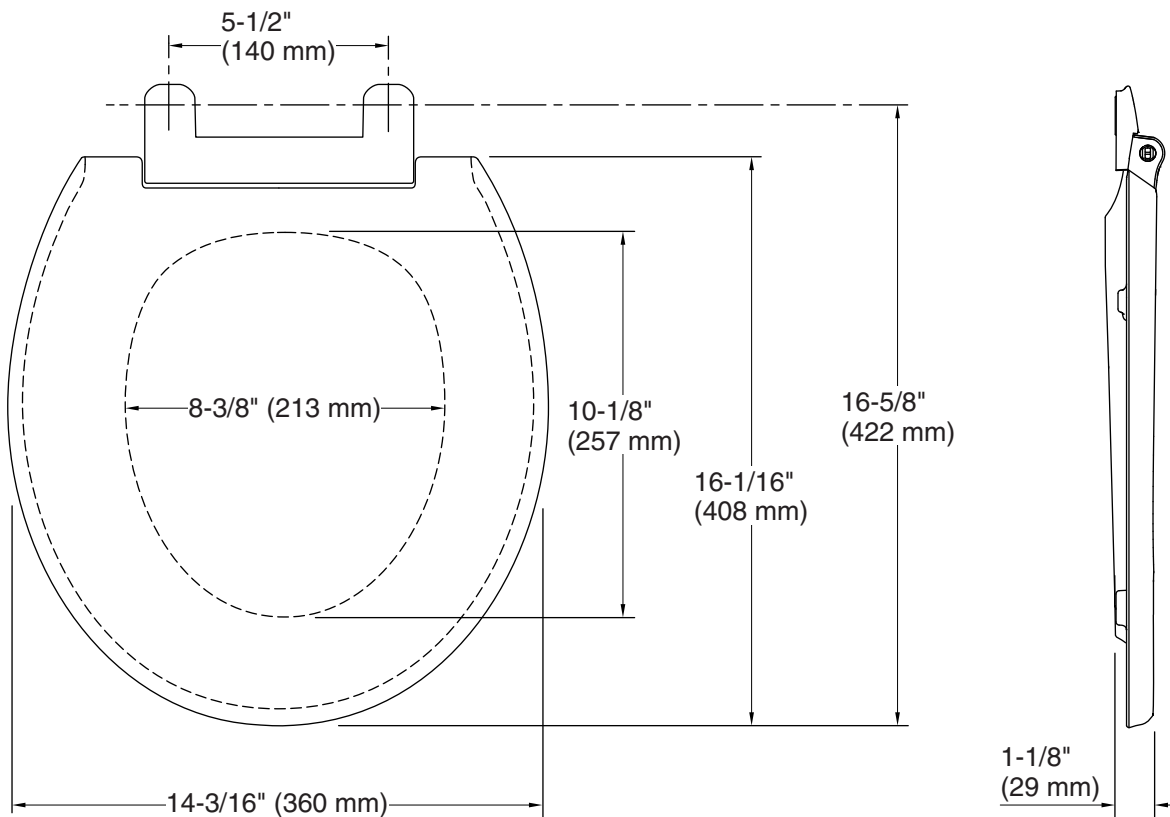

Technical Information

All product dimensions are nominal.

Seat shape type: Round-front
Seat front type: Closed-front
Seat-mounting holes: 5-1/2" (140 mm)

Notes

Install this product according to the installation guide.