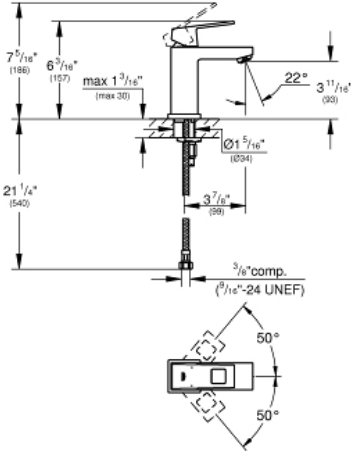

EUROCUBE Single-Handle Bathroom Faucet S-Size

MODEL # 2313300A

GROHE CANADA, INC. | 5900 Avebury Road, Mississauga, Ontario, Canada L5R 3M3
Phone: 905-271-2929 | Fax: 905-271-9494 | info@grohe.ca

Pure Freude
an Wasser

Product Description:
EUROCUBE
Single-Handle Bathroom Faucet S-Size

Standard Specification:

- GROHE EcoJoy technology for less water and perfect flow
- Single hole installation
- Metal lever handle
- GROHE SilkMove 28 mm (1.1") ceramic cartridge
- GROHE StarLight chrome finish
- Flow control
- Smooth body
- Stainless steel flex lines
- GROHE QuickFix installation system
- Temperature limiter
- Max flow rate: 4.56 L/min (1.2 gpm)