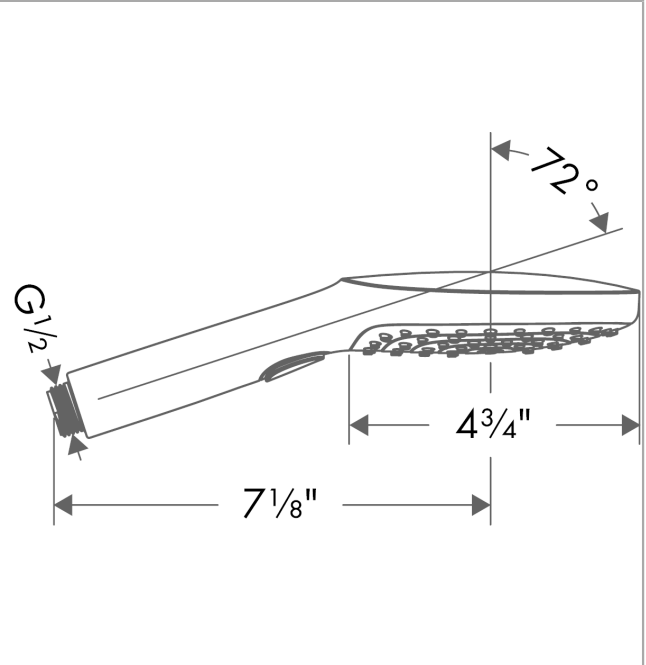

Raindance Select E
Handshower 120 3-Jet, 2.5 GPM
 Finishes : **chrome** Part no. : **26521001**

Description

Features

- Select button for comfortable alternation of spray modes
- 78 no-clog spray channels
- Spray modes: RainAir, Rain, Whirl
- Flow: 2.5 GPM (9.5 L/Min)
- Fully-finished matching spray face

Item details

List Price \$ 149.00

Technology

Compliance

Product image

Scale drawing

Raindance Select E
Handshower 120 3-Jet, 2.5 GPM
Finishes : **chrome** Part no. : **26521001**

Exploded drawing

Year of production: >12/12

Raindance Select E
Handshower 120 3-Jet, 2.5 GPM
 Finishes : **chrome** Part no. : **26521001**

Spare parts list

Year of production: >12/12

Pos.	Description	Part no.	Price	PU
1	filter packing	94246000	-	1