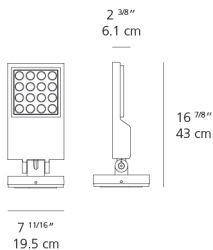

Dimensions

Packaging

1 Box

1 x 23-11/16" x 9-9/16" x 14-11/16" / 12.21 lbs - 60 cm x 24 cm x 37.1 cm / 5.54 kg

Light distribution

Direct

Luminaire weight

9.68 lbs / 4.39 kg