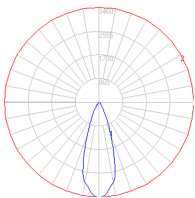

Dimensions

Packaging

1 Box

1 x 23-11/16" x 9-9/16" x 14-11/16" / 12.21 lbs - 60 cm x 24 cm x 37.1 cm / 5.54 kg

Light distribution

Direct

Luminaire weight

9.68 lbs / 4.39 kg

Red = Max Cd. Through Vertical plane

Blue = Max Cd. Through Horizontal plane

Warranty

5 year limited warranty