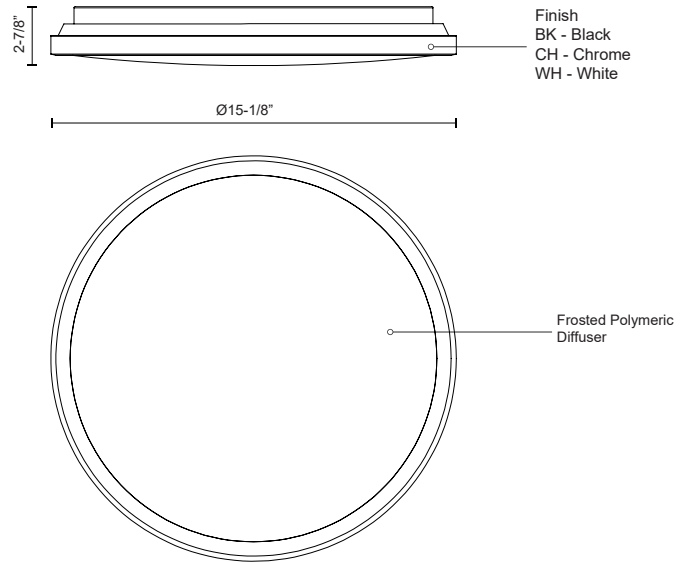

**BROOK
FM43315
FLUSH MOUNT**

PROJECT

DESCRIPTION

Circular steel base with polymeric body, frosted acrylic lens. Available in chrome, black or white finish.

FM43315-WH
White

FM43315-CH
Chrome

FM43315-BK
Black

SPECIFICATION DETAILS

* For custom options, consult factory for details.

Fixture Dimensions	D15-1/8" x H2-7/8"
Light Source	AC LED Module
Wattage	30W
Total Lumens	2550lm
Delivered Lumens	CH-1540lm
Voltage	120V
Color Temperature	3000K
CRI (Ra)	90CRI
Optional Color Temps	2700K - 5000K Available, Minimum Order Quantities Apply
LED Rated Life	50,000 hours
Dimming	100% - 10%, ELV Dimmer (Not Included)
Diffuser Details	Frosted acrylic diffuser
Location	Dry
Compliance	Energy Star; T24-JA8;
Warranty	5 Years
Mounting Style	All Orientation; Ceiling and Wall;
CEC Title 24 JA8	Yes, JA8-19
Energy Star Certified	CH - Energy Star Compliant