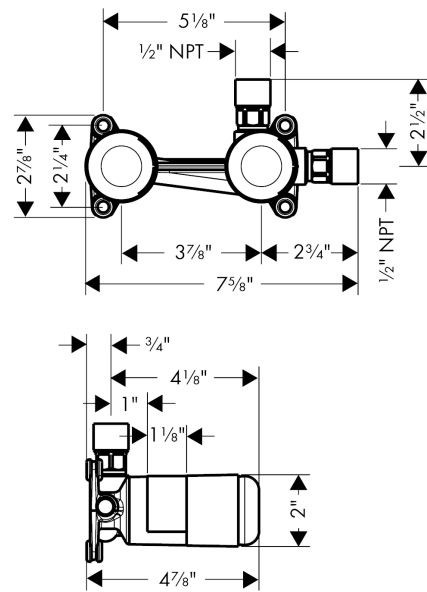

**Rough, Wall-Mounted Single-Handle Faucet**

Finishes : n.a. Part no. : 13622181

**Description**

**Features**

- Install valve left or right
- 1/2" NPT

**Item details**

List Price \$ 291.00

**Compliance**

**Product image**

**Scale drawing**

**Rough, Wall-Mounted Single-Handle Faucet**  
 Finishes : n.a. Part no. : 13622181

Exploded drawing

Year of production: >12/09

**Rough, Wall-Mounted Single-Handle Faucet**

Finishes : n.a. Part no. : 13622181

**Spare parts list**

Year of production: >12/09

| Pos. | Description                      | Part no. | Price | PU |
|------|----------------------------------|----------|-------|----|
| 1    | O-ring 18x2                      | 98181000 | -     | 1  |
| 2    | extension set 25 mm for 13622180 | 31971000 | -     | 1  |
| a    | O-ring 18x2,5                    | 98139000 | -     | 1  |