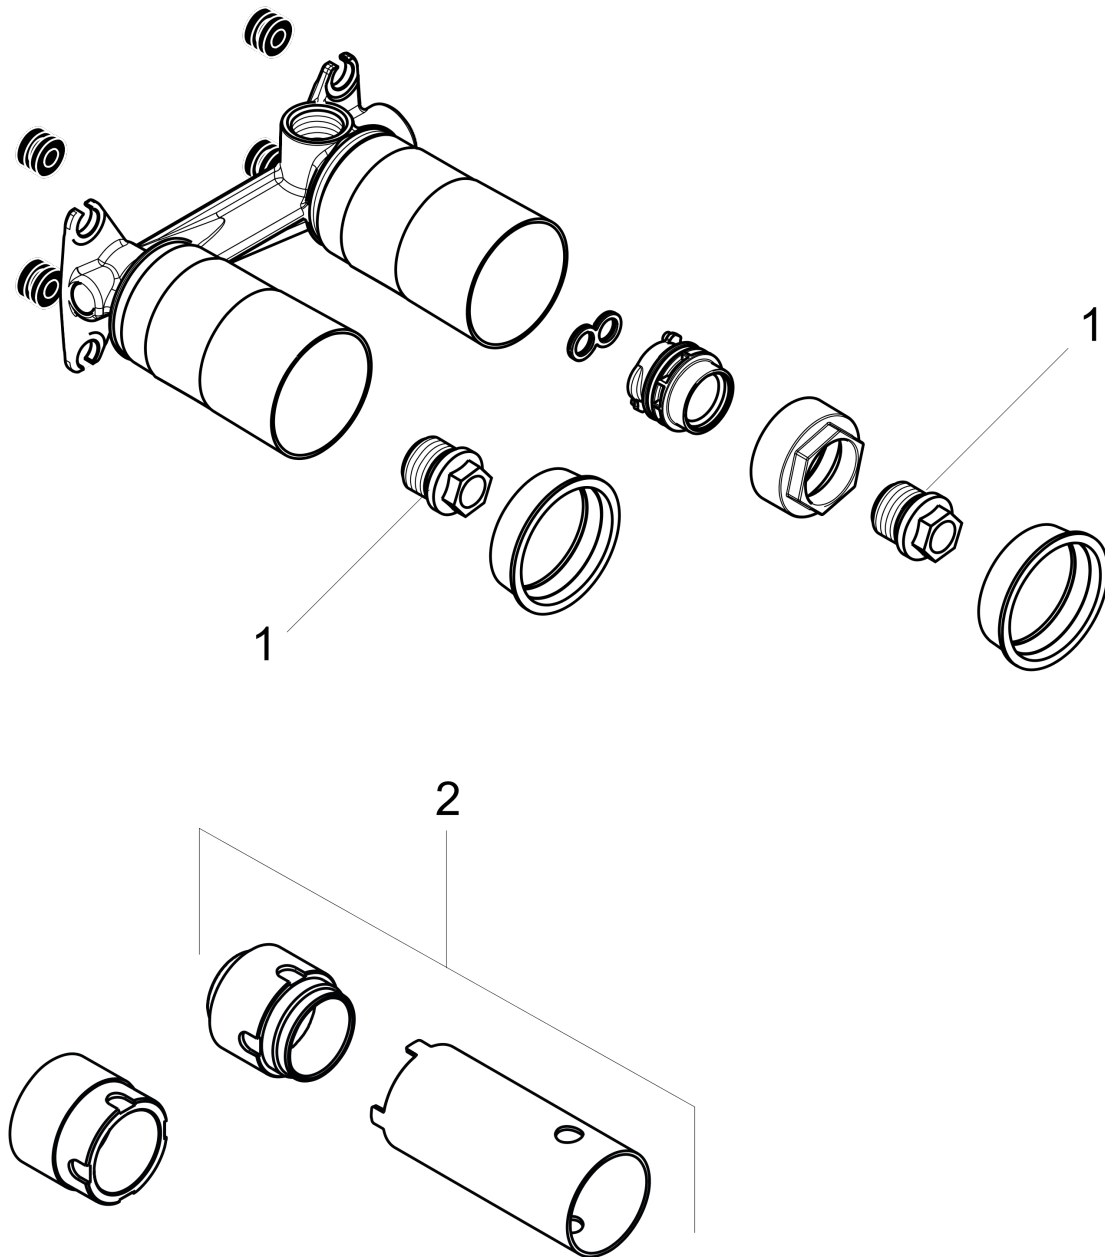

**Rough, Wall-Mounted Single-Handle Faucet**

Finishes : n.a. Part no. : 13622181

**Description**

**Features**

- Install valve left or right
- 1/2" NPT

**Item details**

List Price \$ 291.00

**Compliance**

**Product image**

**Scale drawing**

**Rough, Wall-Mounted Single-Handle Faucet**  
 Finishes : n.a. Part no. : 13622181

Exploded drawing

Year of production: >12/09

**Rough, Wall-Mounted Single-Handle Faucet**

Finishes : n.a. Part no. : 13622181

**Spare parts list**

Year of production: >12/09

| Pos. | Description                      | Part no. | Price | PU |
|------|----------------------------------|----------|-------|----|
| 1    | O-ring 18x2                      | 98181000 | -     | 1  |
| 2    | extension set 25 mm for 13622180 | 31971000 | -     | 1  |
| a    | O-ring 18x2,5                    | 98139000 | -     | 1  |