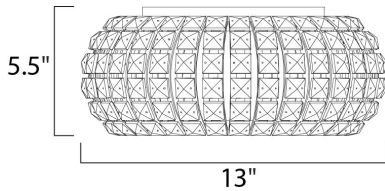

**MEASUREMENTS**

DIMENSION : 13." W x 5.5" H  
 HANGING WEIGHT : 6.6 lb

**LAMPING**

LUMENS : 2,000 Rated (0 Del.)  
 BULB : 4 x 40W (INCLUDED), 160W Total  
 DIMMABLE : Dimmable  
 COLOR\_TEMP : 2900K

**FINISHES OPTION**