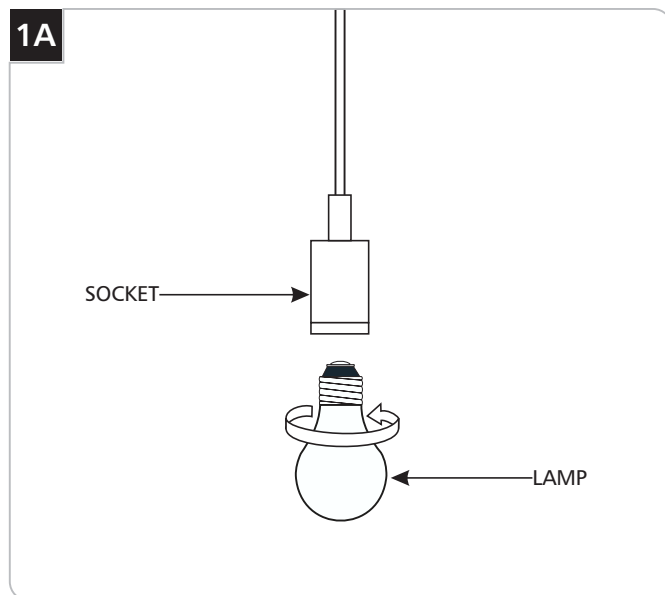

### GENERAL PRODUCT INFORMATION:

This product is suitable for damp locations.

This product can be dimmed with a LED or TRIAC dimmer. Consult lamp manufacturer for additional information.

The fixture cord may be draped, wrapped, or otherwise routed around objects (e.g. pipes, ducts, etc.).

## Install the Lamp

**CAUTION:** To reduce the risk of a burn or electric shock during relamping, disconnect the power to the fixture.

Refer to fixture marking for lamp information.

- 1 Screw the lamp into the socket.