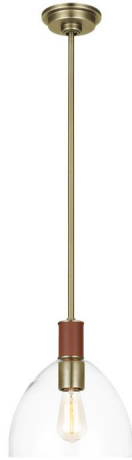

GENERATION LIGHTING

LP1041TWBCG: Small Pendant

Dimensions:

Diameter:	10"	Overall Height:	63 1/4"
Width:	10"	Wire:	180" (color/Clear Silver)
Height:	11 5/8"	Mounting Proc.:	Screw Collar - Chain
		Connection:	Mounted To Box

Bulbs:

1 - Medium A19 75w Max. 120v - Not included

Features:

- This product may be mounted on a sloped ceiling
- Easily converts to LED with optional replacement lamps
- Meets Title 24 energy efficiency standards
- Title 24 compliant if used with Joint Appendix (JA8) approved light bulbs listed in the California Energy Commission Appliance database.

Material List:

- 1 Body - Steel - Time Worn Brass
- 1 Accents - Leather - Saddle Leather
- 4 12" Stem - Steel - Time Worn Brass
- 1 6" Stem - Steel - Time Worn Brass

Safety Listing:

Safety Listed for Damp Locations
Safety Listed for Damp Locations

Collection: Hadley

Damp Rated

UPC #:014817621297

Finish: Time Worn Brass (TWB)

Shade / Glass / Diffuser Details:

Part	Material	Finish	Quantity	Item Number	Length	Width	Height	Diameter	Fitter Diameter	Shade Top Length	Shade Top Width	Shade Top Diameter
Shade	Glass	Clear	1				7 7/8	10				