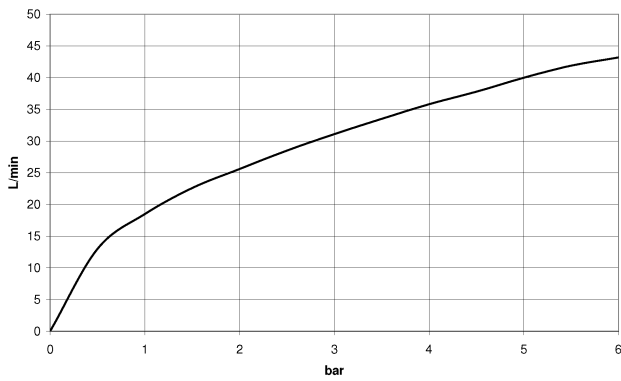

Sink - Deque

Deck valve counter-clockwise closing hot - polished chrome

Article number: 20 000 741-00

- 1-1/4" hole diameter
- Handle Ø 2-3/8"
- Without flange

polished chrome

Dimensional drawing

All dimensions in mm / inch = mm x 0,0394

Sink - Deque

Deck valve counter-clockwise closing hot - polished chrome

Article number: 20 000 741-00

Flow rate chart

Sink - Deque

Deck valve counter-clockwise closing hot - polished chrome

Article number: 20 000 741-00