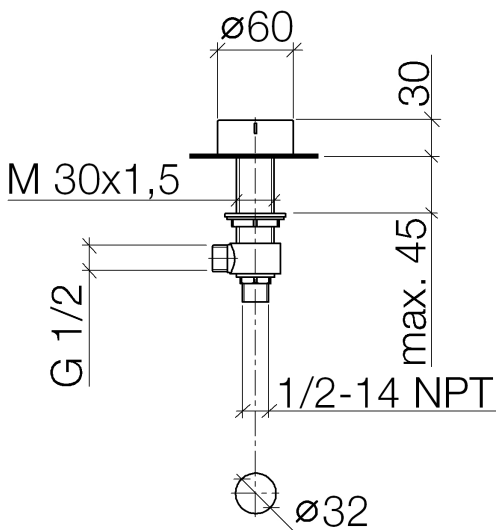

Sink - Deque

Deck valve counter-clockwise closing hot - polished chrome

Article number: 20 000 741-00

- 1-1/4" hole diameter
- Handle Ø 2-3/8"
- Without flange

polished chrome

Dimensional drawing

All dimensions in mm / inch = mm x 0,0394

Sink - Deque

Deck valve counter-clockwise closing hot - polished chrome

Article number: 20 000 741-00

Flow rate chart

Sink - Deque

Deck valve counter-clockwise closing hot - polished chrome

Article number: 20 000 741-00

Spare parts list

Number	Item Number	Designation	Number of units
1	09 20 74 006-00	Handle - polished chrome	1
2	09 31 11 007 90	Mounting bracket -	1
3	09 27 74 003-00	Escutcheon - polished chrome	1
4	09 14 10 060 90	Washer -	1
5	09 14 15 020 90	Ring -	1
6	09 23 30 023 90	Mounting bracket -	1
7	09 29 06 107-00	Extension - polished chrome	1
8	90 90 03 132 00 90	Ceramic cartridge counter-clockwise closing -	1
9	04 17 11 045 32 90	Deck valve -	1
10	04 23 10 032 78 90	Mounting bracket -	1
11	04 17 11 023 10 90	Wall connection -	1
12	09 30 11 059 90	Washer -	1
13	09 23 10 012 90	Mounting bracket -	1