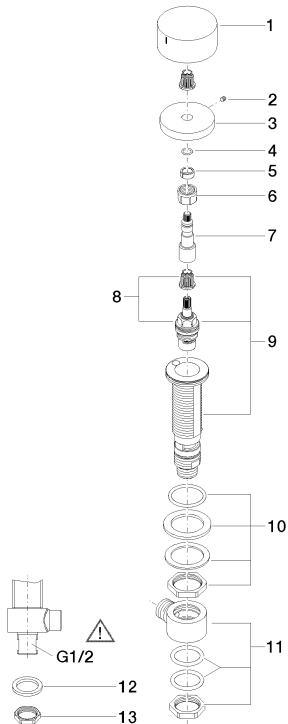

Sink - Deque

Deck valve counter-clockwise closing hot - polished chrome

Article number: 20 000 741-00

- 1-1/4" hole diameter
- Handle Ø 2-3/8"
- Without flange

polished chrome

Dimensional drawing

All dimensions in mm / inch = mm x 0,0394

Sink - Deque

Deck valve counter-clockwise closing hot - polished chrome

Article number: 20 000 741-00

Flow rate chart

Sink - Deque

Deck valve counter-clockwise closing hot - polished chrome

Article number: 20 000 741-00

Spare parts list

Number	Item Number	Designation	Number of units
1	09 20 74 006-00	Handle - polished chrome	1
2	09 31 11 007 90	Mounting bracket -	1
3	09 27 74 003-00	Escutcheon - polished chrome	1
4	09 14 10 060 90	Washer -	1
5	09 14 15 020 90	Ring -	1
6	09 23 30 023 90	Mounting bracket -	1
7	09 29 06 107-00	Extension - polished chrome	1
8	90 90 03 132 00 90	Ceramic cartridge counter-clockwise closing -	1
9	04 17 11 045 32 90	Deck valve -	1
10	04 23 10 032 78 90	Mounting bracket -	1
11	04 17 11 023 10 90	Wall connection -	1
12	09 30 11 059 90	Washer -	1
13	09 23 10 012 90	Mounting bracket -	1